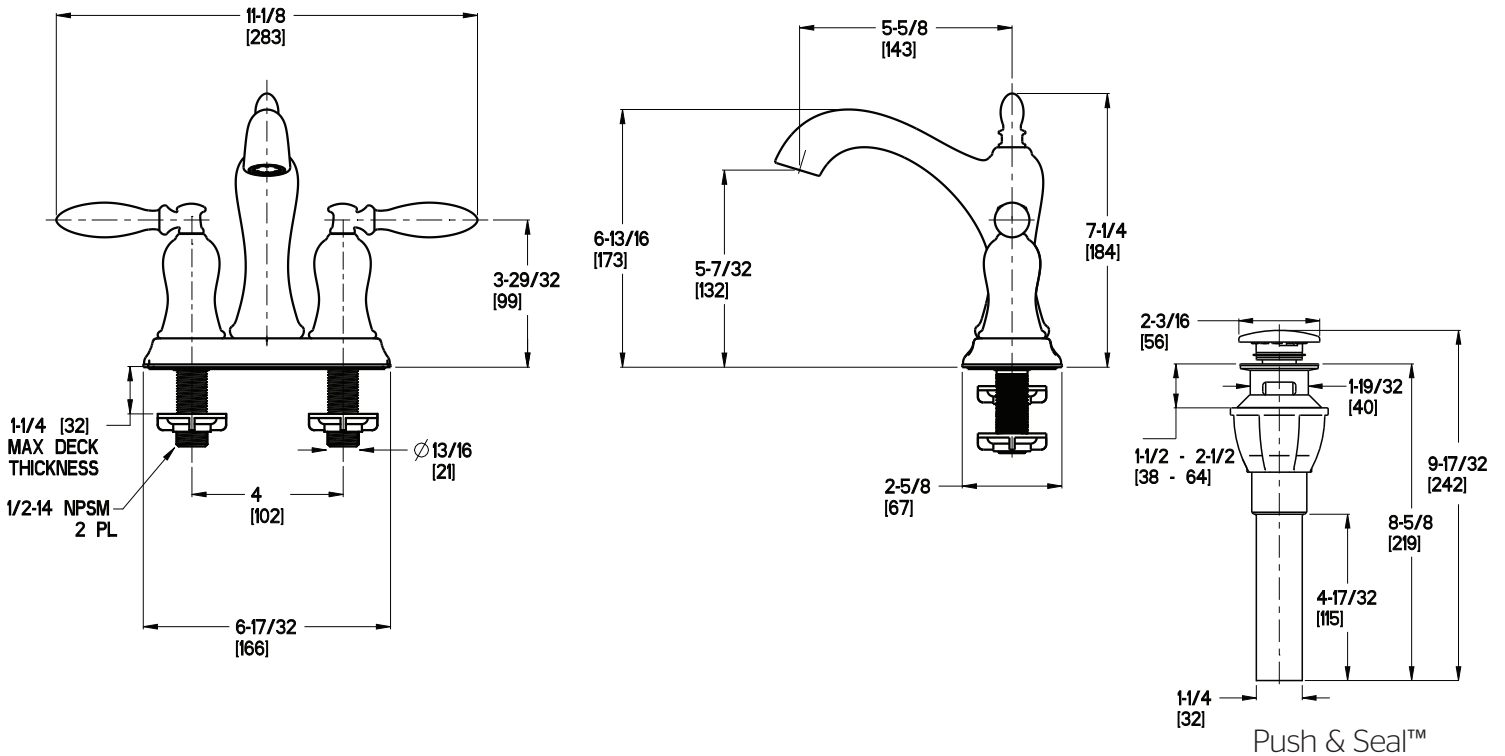

Arlington™ 4" Centerset Lavatory Faucet

- LF-048-ARKK Finish(KK)
- LF-048-ARYY Finish(YY)

Specifications

- 3-Hole Installation
- Pforever Seal
- Push & Seal™ Pop-Up

Features

- 1.2 GPM Flow Rate
- 3-Hole Installation
- Level Handles
- 1/2" NPT Treaded Connection
- Push and Seal™ Pop-Up
- TiteSeal™ Deck Plate
- Pforever Seal Ceramic Disc Valves
- Pforever Warranty®

Code Compliance

Pfister products are designed and manufactured in compliance with the following standards and codes:

- IAPMO Certified
- CSA B125 Certified
- ASME A112.18.1
- NSF 61/9 Annex G (Low lead)
- Cal Green Compliant
- EPA WaterSense Certification 1.2 gpm, 4.5 L/Min
- ADA Compliant-ANSI A117.1 (Lever handles only)

Dimensions

Ø1 Min to Ø1-1/2 Max. Deck Hole Openings