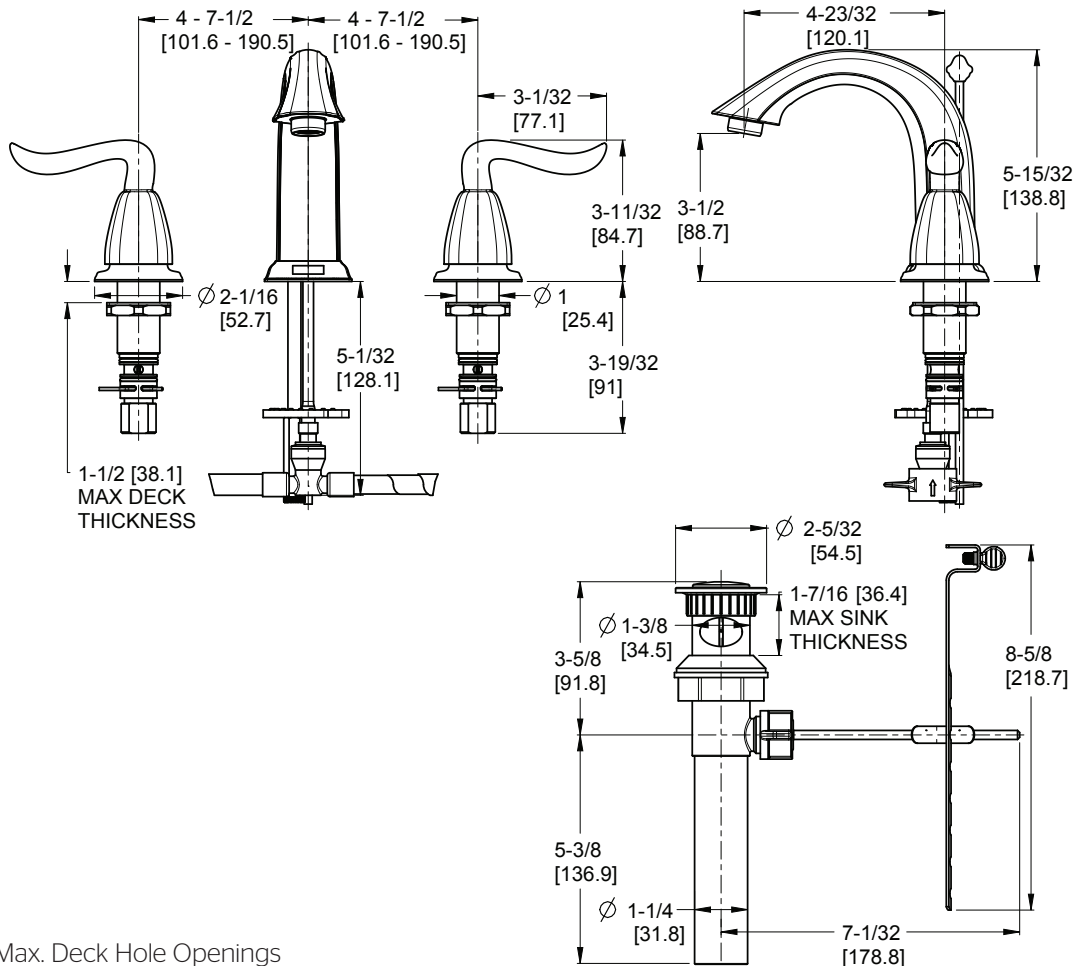

Santiago™ 8"-15" Widespread Faucet

- LF-049-STOK Finish(K)
- LF-049-STOY Finish(Y)

- 3-Hole Installation
- Pforever Seal

Specifications

Features

- 1.2 GPM Flow Rate
- 3-Hole Installation
- Adjustable Install
- All Metal Construction
- Mounting Hardware Included
- Mounting Posts Included
- Pfaster Connect
- Quick Install Tool Included
- Pop-Up Drain Included
- Pforever Seal Ceramic Disc Valves
- Pforever Warranty®

Code Compliance

Pfister products are designed and manufactured in compliance with the following standards and codes:

- IAPMO Certified
- CSA B125 Certified
- ASME A112.18.1
- NSF 61/9 Annex G (Low lead)
- Cal Green Compliant
- CEC Compliant
- EPA WaterSense Certification 1.2 gpm, 4.5 L/Min
- ADA Compliant-ANSI A117.1 (Lever handles only)

Dimensions

Ø1 Min to Ø1-1/2 Max. Deck Hole Openings