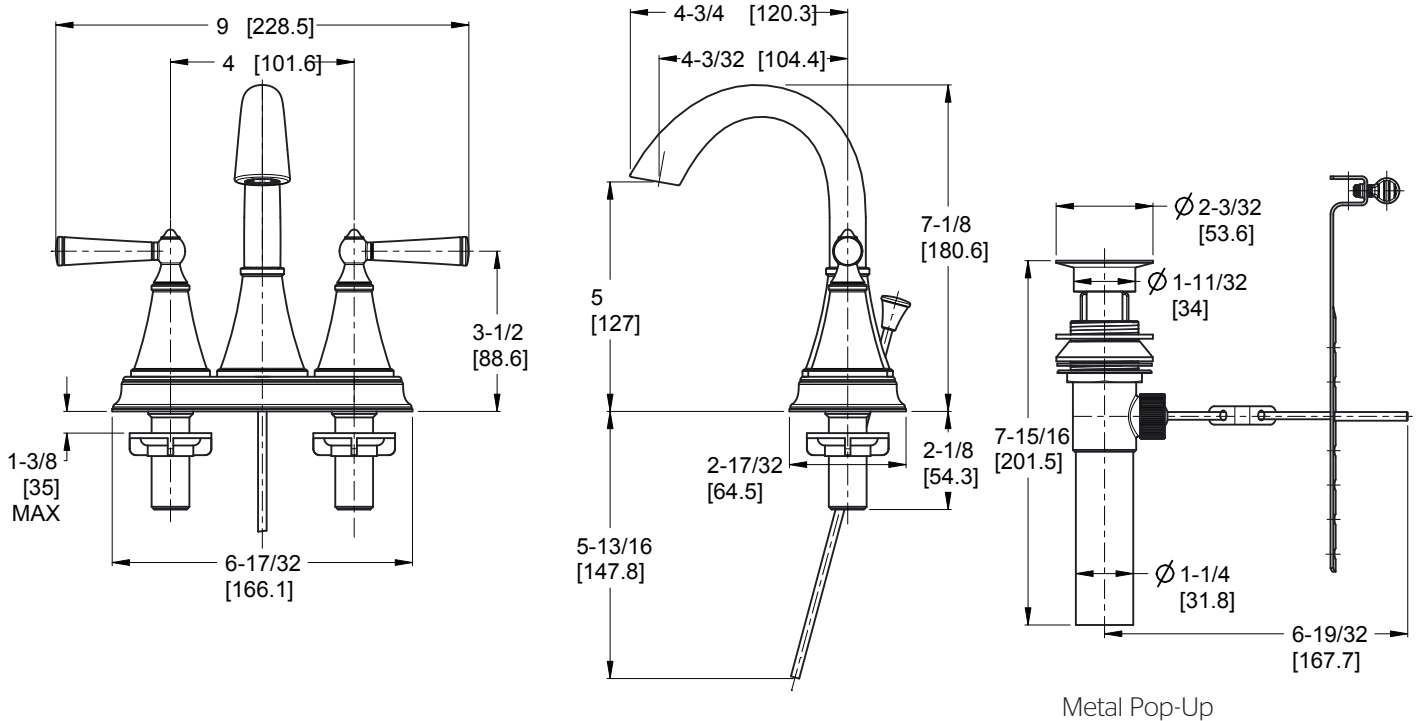

#### Features

- 1.2 GPM Flow Rate
- All Metal Construction
- Fixed Hub
- Metal Pop-Up
- Mounting Hardware Included
- Pforever Seal Ceramic Disc Valve
- Pforever Warranty®

### Dimensions

$\varnothing$ 1 Min to  $\varnothing$ 1-1/2 Max. Deck Hole Openings