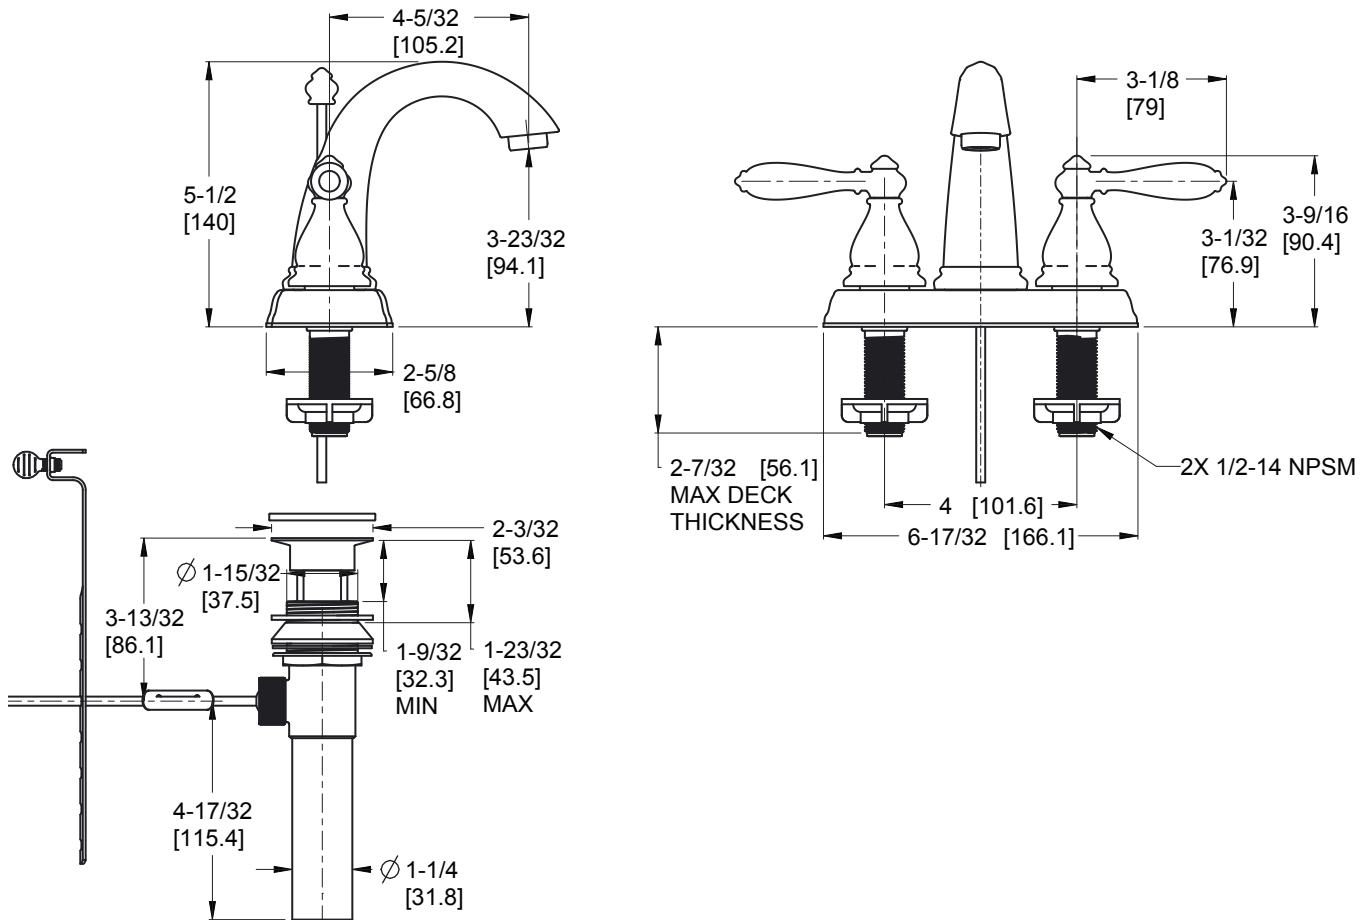

Portola™ 4" Centerset Lavatory Faucet

- LG48-RPOC Finish(C)
- LG48-RPOK Finish(K)
- LG48-RPOY Finish(Y)

Specifications

- All Metal Construction
- 3-Hole Installation
- Pforever Seal

Features

- 1.2 GPM Flow Rate
- All Metal Construction
- Mounting Hardware Included
- Pop Up Drain Included
- PVD Finish (K Finish Only)
- Pforever Seal Ceramic Disc Valve
- Pforever Warranty®

Code Compliance

Pfister products are designed and manufactured in compliance with the following standards and codes:

- IAPMO Certified
- CSA B125 Certified
- ASME A112.18.1
- NSF 61/9 Annex G (Low lead)
- Cal Green Compliant
- CEC Compliant
- EPA WaterSense Certification 1.2 gpm, 4.5 L/Min
- ADA Compliant-ANSI A117.1 (Lever handles only)

Dimensions

Ø1 Min to Ø1-1/2 Max. Deck Hole Openings