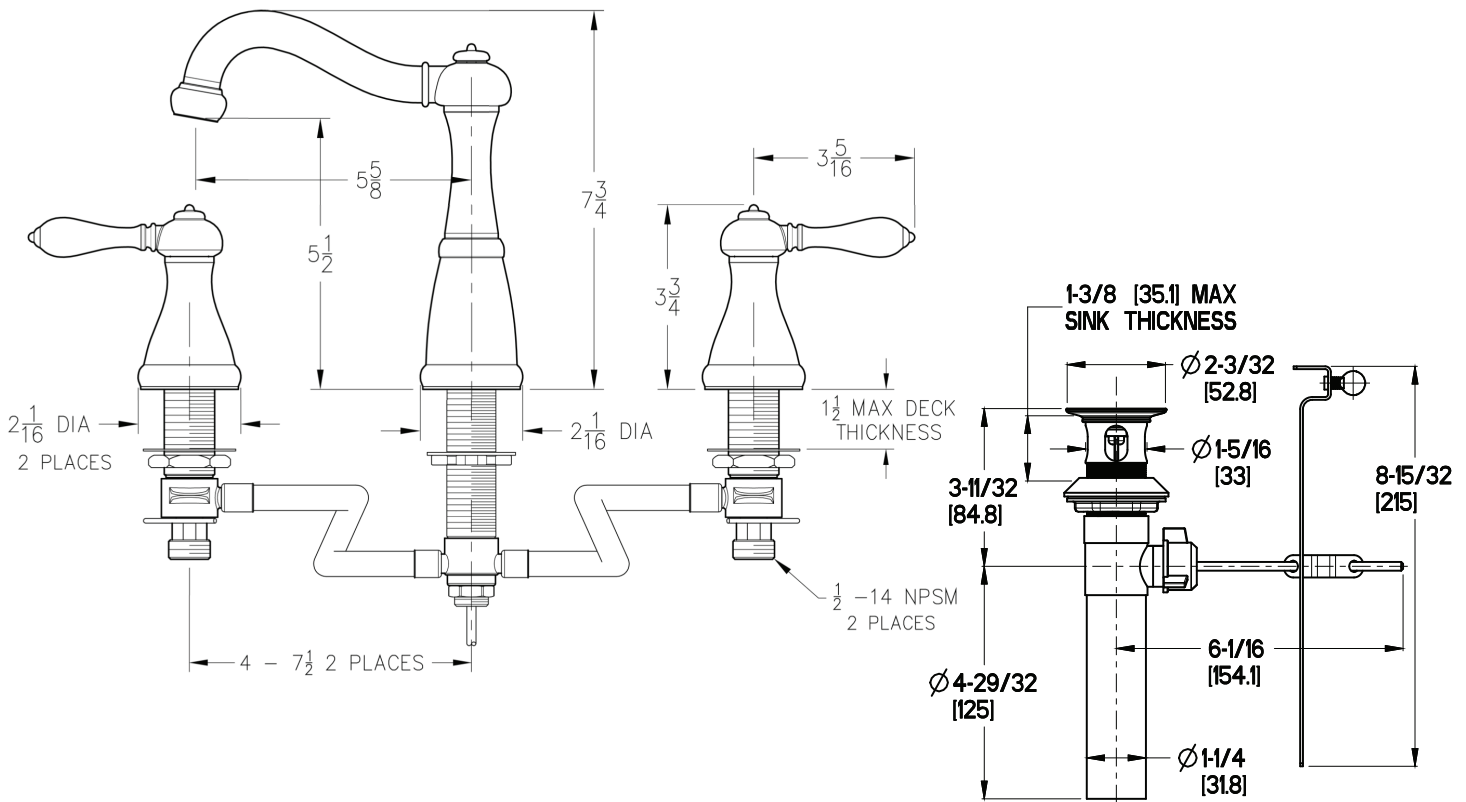

Marielle™ 8"-15" Widespread Faucet

- LG49-MOBC Finish(C)
- LG49-MOBD Finish(D)
- LG49-MOBK Finish(K)
- LG49-MOBY Finish(Y)

- Single Control
- 3-Hole Installation
- Pforever Seal

Specifications

Features

- 1.2 GPM Flow Rate
- Complete Collection with Coordinating Roman Tub and Tub & Shower Options
- Quick Connect Installation
- Solid Cast Brass Body and Spout
- Metal Lever Handles
- Mounting Hardware Included
- Includes Metal Supply Nuts
- 3-Hole Installation
- 8"-15" Variable Installation
- Metal Pop-Up
- High-Arc Decorative Spout
- Pforever Seal Ceramic Disc Valve
- Pforever Warranty®

Code Compliance

Pfister products are designed and manufactured in compliance with the following standards and codes:

- IAPMO Certified
- CSA B125 Certified
- ASME A112.18.1
- NSF 61/9 Annex G (Low lead)
- Cal Green Compliant
- EPA WaterSense Certification 1.2 gpm, 4.5L/Min
- ADA Compliant-ANSI A117.1 (Lever handles only)

Dimensions

Ø1 Min to Ø1-1/2 Max. Deck Hole Openings

Metal Pop-Up