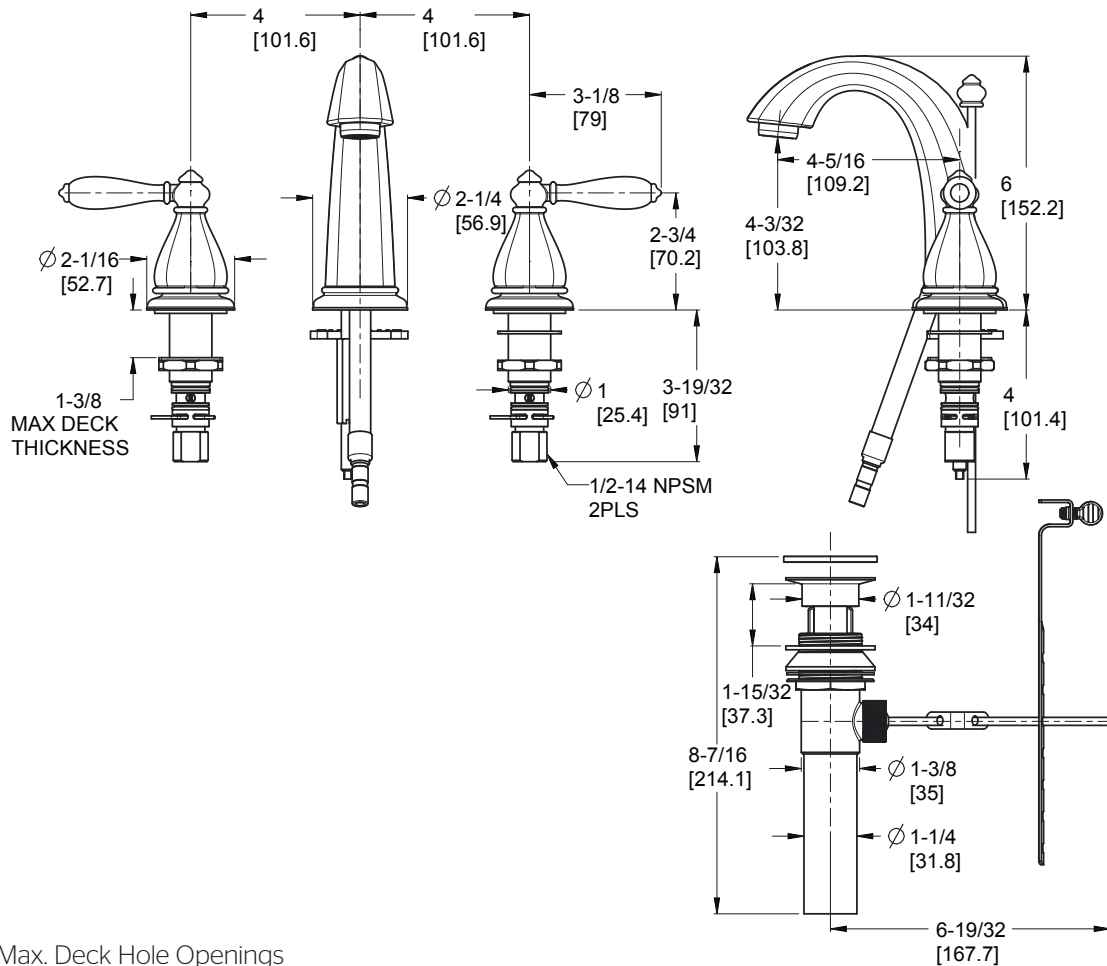

8" Widespread Lavatory Faucet

- LG49-RPOC Finish(C)
- LG49-RPOK Finish(K)
- LG49-RPOY Finish(Y)

Specifications

- All Metal Construction
- 3-Hole Installation
- Pforever Seal

Features

- 1.2 GPM Flow Rate
- All Metal Construction
- Mounting Hardware Included
- Pfast Connect™
- Pop Up Drain Included
- PVD Finish (K Finish Only)
- Pforever Seal Ceramic Disc Valve
- Pforever Warranty®

Code Compliance

Pfister products are designed and manufactured in compliance with the following standards and codes:

- IAPMO Certified
- CSA B125 Certified
- ASME A112.18.1
- NSF 61/9 Annex G (Low lead)
- Cal Green Compliant
- CEC Compliant
- EPA WaterSense Certification 1.2 gpm, 4.5 L/Min
- ADA Compliant-ANSI A117.1 (Lever handles only)

Dimensions

Ø1 Min to Ø1-1/2 Max. Deck Hole Openings