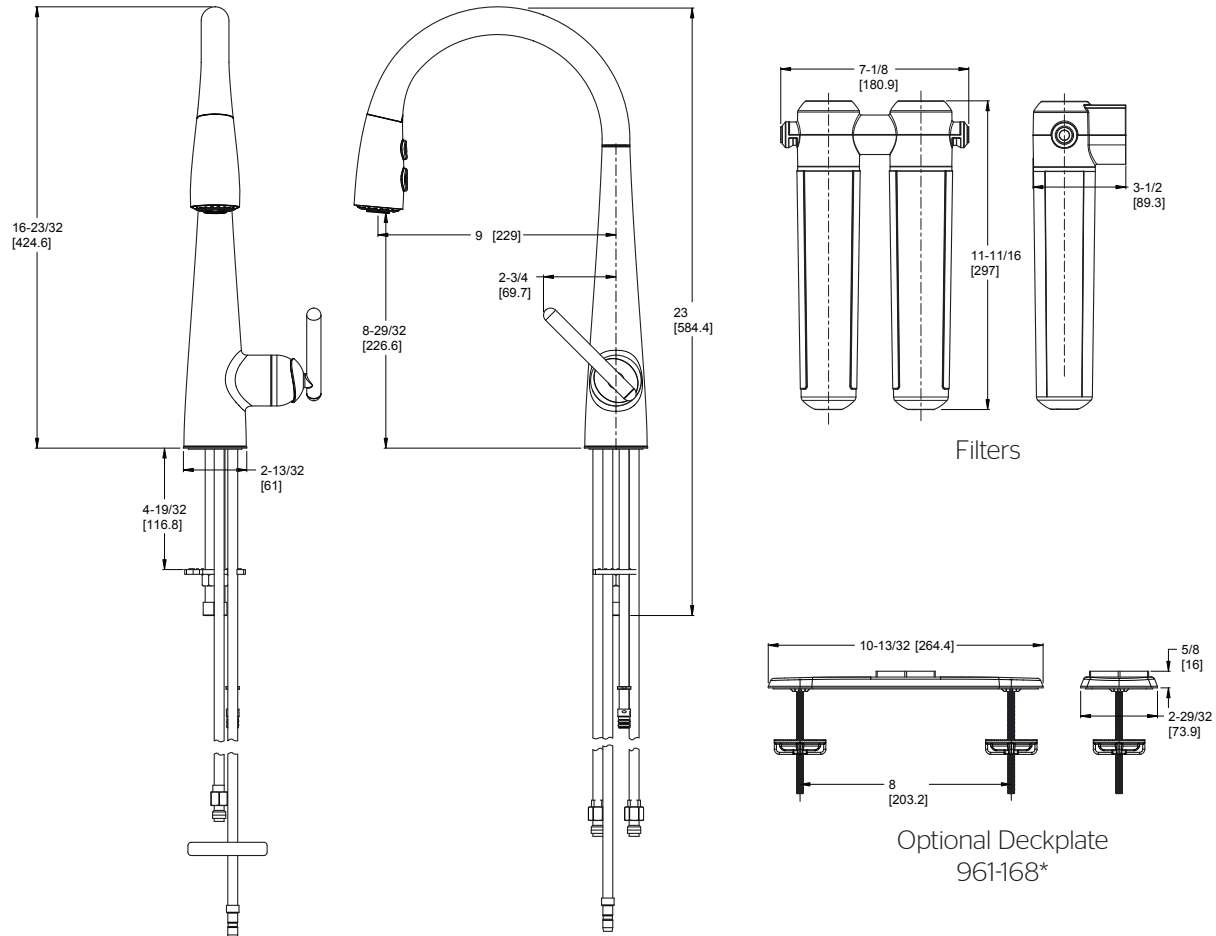

Lita with Xtract™ Pull Down Filter Kitchen Faucet

- GT529-FLC Finish(C)
- GT529-FLS Finish(S)

Specifications

- Lever Handle
- 1 or 3-Hole Installation
- Pforever Seal

Features

- 1.8 GPM Flow Rate
- 1.0 GPM in Filter Mode
- 1 or 3-Hole Installation; Deck Plate or Single Hole Mounting Option
- 3 Function Pull-Down Sprayer
- 360° Rotating Spout
- All Metal Construction
- Mounting Hardware Included
- Mounting Posts Included
- Filters Included
- High Arc Spout
- Pforever Seal Ceramic Disc Valves
- Pforever Warranty®

Code Compliance

Pfister products are designed and manufactured in compliance with the following standards and codes:

- IAPMO Certified
- CSA B125 Certified
- ASME A112.18.1
- NSF 61/9 Annex G (Low lead)
- Cal Green Compliant
- ADA Compliant-ANSI A117.1 (Lever handles only)
- EPA WaterSense Certification 1.8 gpm, 6.8 L/Min

Dimensions

Ø1-3/8 Min to Ø1-1/2 Max. Deck Hole Openings