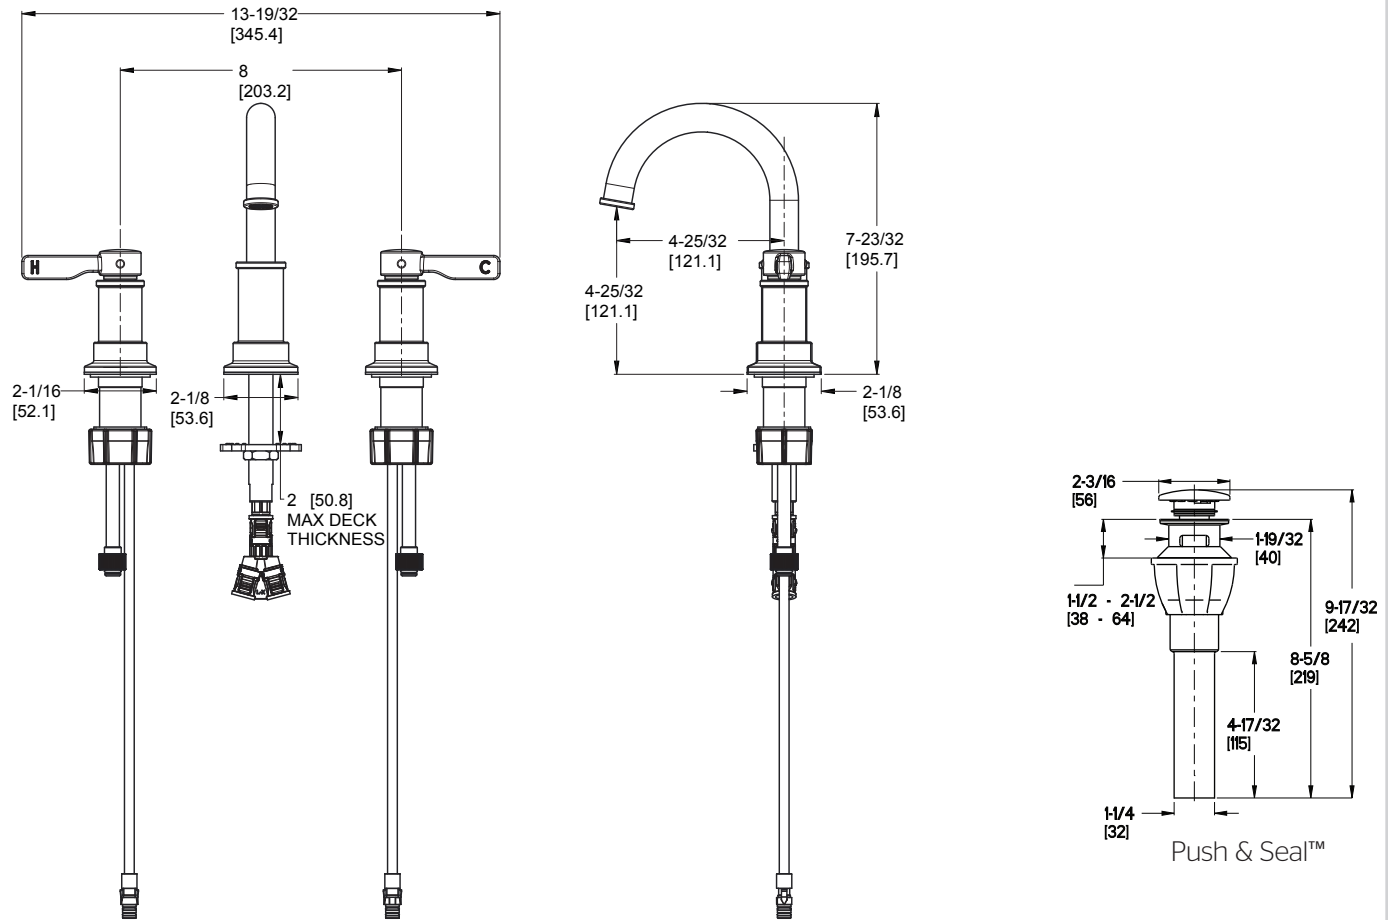

#### Features

- 1.2 GPM Flow Rate
- Spot Defense Finish Which Resists Spots and Fingerprints (GS Finish Only)
- All Metal Construction
- 3-Hole Installation
- Mounting Hardware Included
- Quick Install Tool Included
- Pfaster Connect
- TiteSeal™ Deckplate
- Push & Seal™ Pop-Up
- Pforever Seal Ceramic Disc Valves
- Pforever Warranty®

### Dimensions

Ø1 Min to Ø1-1/2 Max. Deck Hole Openings