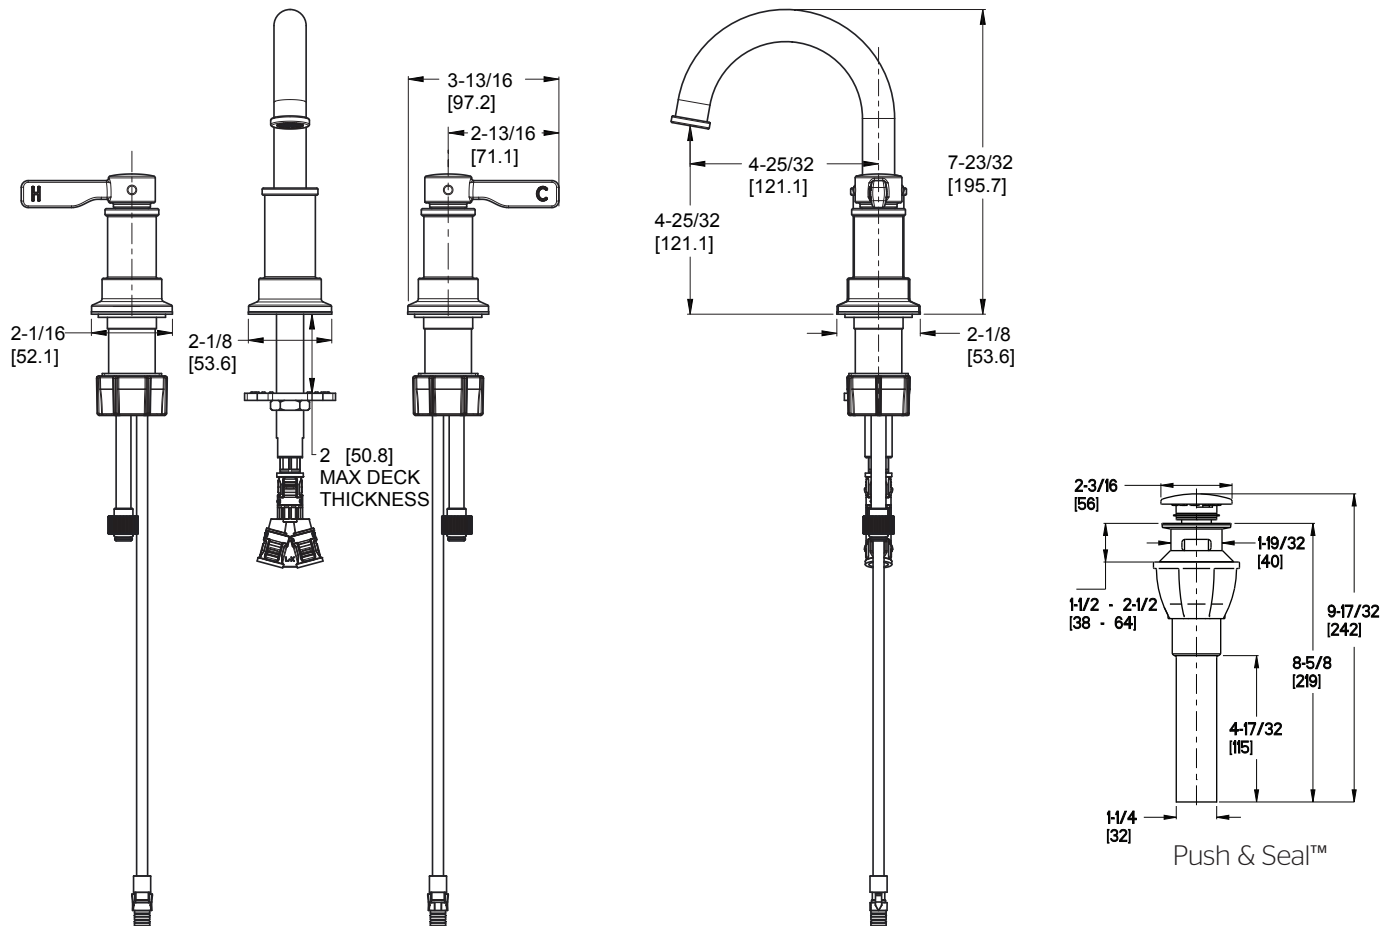

Breckenridge™ 8"-20" Widespread Faucet

- LF-049-BCBB Finish(BB)
- LF-049-BCGS Finish(GS)
- LF-049-BCKK Finish(KK)
- LF-049-BCYY Finish(YY)

- 360° Rotating Spout
- Push & Seal™ Pop-Up
- Pforever Seal

Specifications

Features

- 1.2 GPM Flow Rate
- 360° Rotating Spout
- Spot Defense Finish Resists Spots and Fingerprints (GS Finish Only)
- All Metal Construction
- Adjustable 3-Hole Installation
- Mounting Hardware Included
- Pfast Connect Supply Lines
- Quick Install Tool Included
- TiteSeal™ Deckplate
- Push & Seal™ Pop-Up
- Pforever Seal Ceramic Disc Valves
- Pforever Warranty®

Dimensions

Ø1 Min to Ø1-1/2 Max. Deck Hole Openings