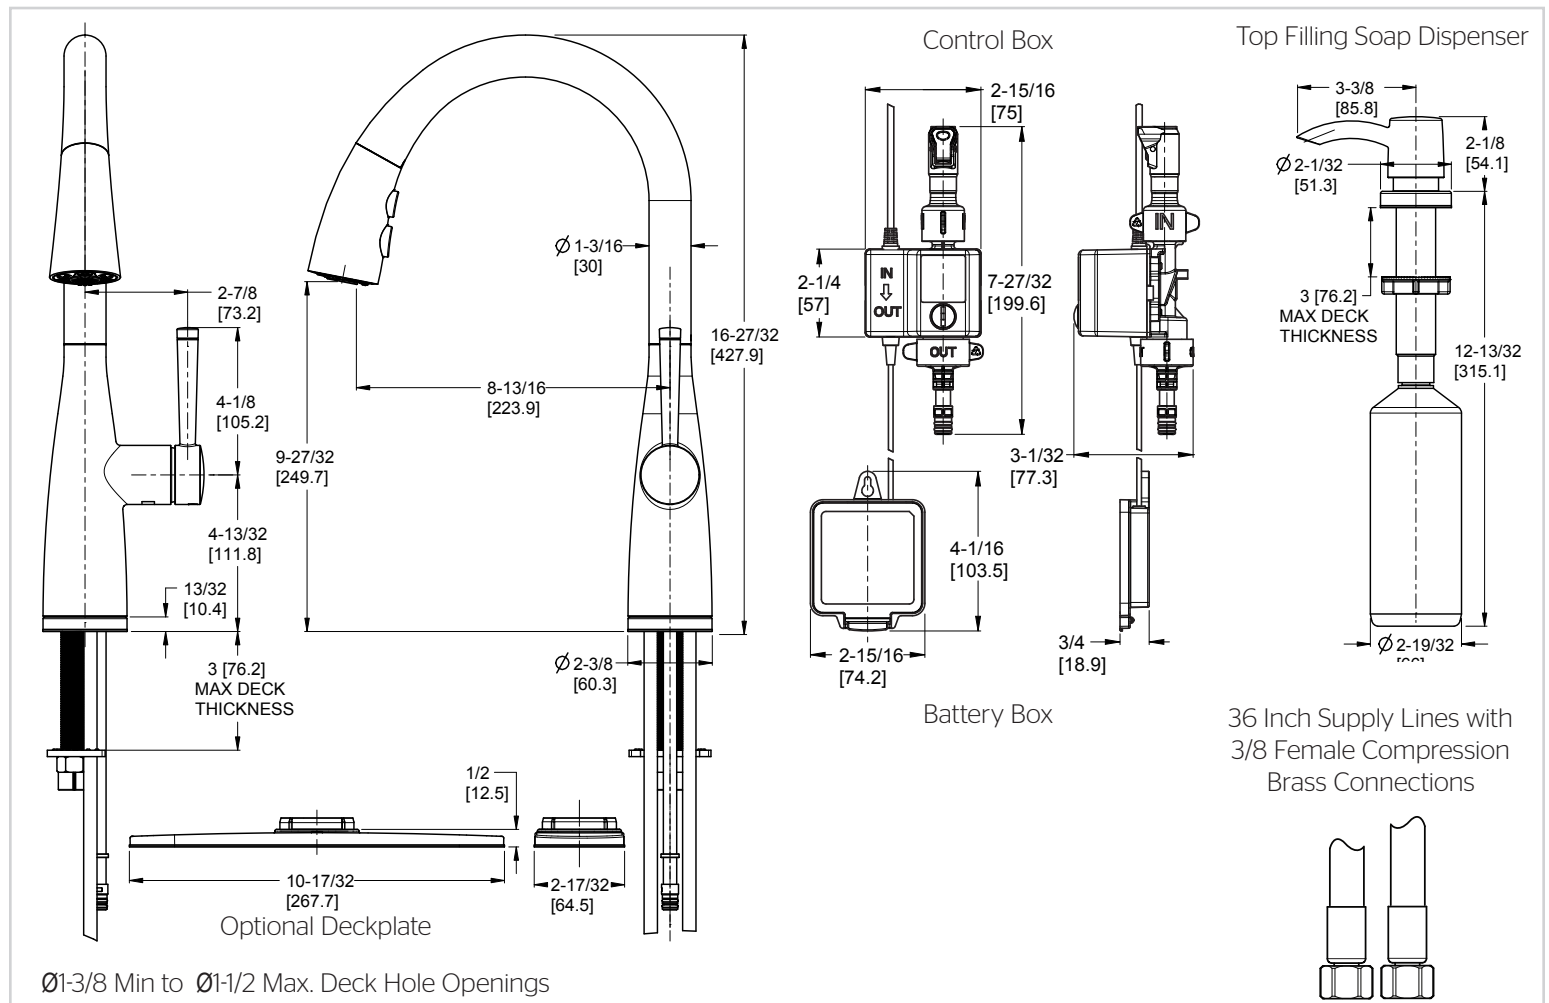

Specifications

- AccuDock Sprayhead Docking
- Spot Defense
- Pforever Seal

Features

- 1.8 GPM Flow Rate
- React™ Touch-Free Technology
- 1, 2, 3, or 4-Hole Installation; Deck Plate or Single Hole Mounting Option
- 3 Function Pull-Down Sprayer
- AccuDock Sprayhead Docking
- Easy to Clean Nozzles
- 360° Rotating Spout
- Mounting Hardware Included
- Spot Defense Finish Resists Spots and Fingerprints
- Smart Stop
- Low Battery Indicator
- Manual Override
- High Arc Spout
- Quick Install Tool
- Soap Dispenser Included
- TiteSeal™ Deckplate
- Pforever Seal Ceramic Disc Valve
- Pforever Warranty®

Code Compliance

Pfister products are designed and manufactured in compliance with the following standards and codes:

- IAPMO Certified
- CSA B125 Certified
- ASME A112.18.1
- NSF 61/9 Annex G (Low lead)
- Cal Green Compliant
- ADA Compliant-ANSI A117.1 (Lever handles only)

Dimensions

\varnothing 1-3/8 Min to \varnothing 1-1/2 Max. Deck Hole Openings