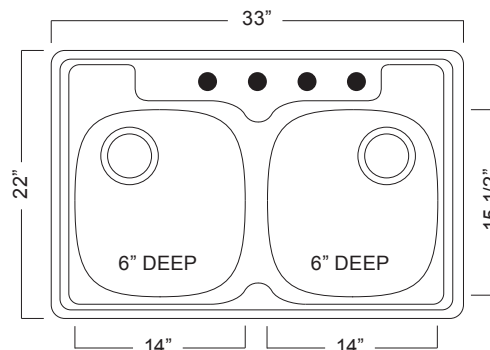

**STAINLESS STEEL KITCHEN SINK:****Double Bowl Topmount Series**

- 21 gauge
- Satin deck & bowls
- Rear offset wastehole locations
- Sound deadening pads
- 36" cabinet is recommended minimum
- Limited lifetime warranty
- Installation hardware and template included
- Shipping weight: 12 lbs

**ADA Compliant****Compliance Certifications:**

IMPORTANT: Dimensions of fixtures are nominal and may vary within the range of tolerances established by ASME A112.19.3

These measurements are subject to change or cancellation. No responsibility is assumed for use of superseded or voided leaflet.