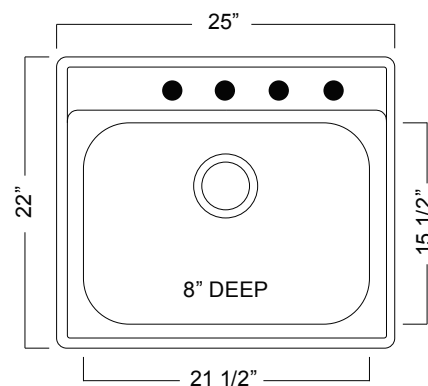

STAINLESS STEEL KITCHEN SINK:**Single Bowl Topmount Series**

- 20 gauge
- Satin deck & bowl
- Rear drain wastehole location
- Sound deadening pads
- 27" cabinet is recommended minimum
- Limited lifetime warranty
- Installation hardware and template included
- Shipping weight: 12 lbs

**Compliance Certifications:**

IMPORTANT: Dimensions of fixtures are nominal and may vary within the range of tolerances established by ASME A112.19.3

These measurements are subject to change or cancellation. No responsibility is assumed for use of superseded or voided leaflet.