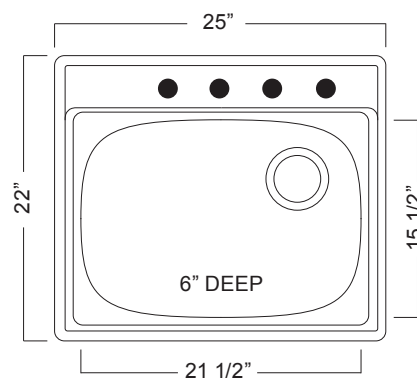

STAINLESS STEEL KITCHEN SINK:**Single Bowl Topmount Series**

- 21 gauge
- Satin deck & bowl
- Rear offset wastehole location
- Sound deadening pads
- 30" cabinet is recommended minimum
- Limited lifetime warranty
- Installation hardware and template included
- Shipping weight: 12 lbs

**ADA Compliant****Compliance Certifications:**

IMPORTANT: Dimensions of fixtures are nominal and may vary within the range of tolerances established by ASME A112.19.3

These measurements are subject to change or cancellation. No responsibility is assumed for use of superseded or voided leaflet.