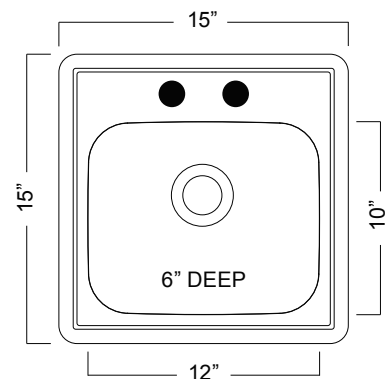

STAINLESS STEEL KITCHEN SINK:**Single Bowl Topmount Series**

- 22 Gauge
- Silk deck & bowl
- Rear drain wastehole location
- Sound deadening pads
- 18" cabinet is recommended minimum
- Limited lifetime warranty
- Installation hardware and template included
- Shipping weight: 5 lbs

**Compliance Certifications:**

IMPORTANT: Dimensions of fixtures are nominal and may vary within the range of tolerances established by ASME A112.19.3

These measurements are subject to change or cancellation. No responsibility is assumed for use of superseded or voided leaflet.