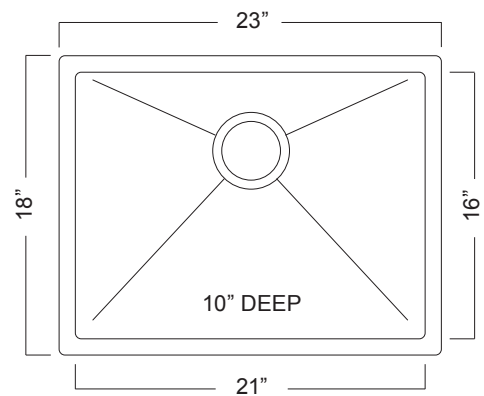

STAINLESS STEEL KITCHEN SINK:**Single Bowl Undermount Series**

- 18 Gauge
- Satin rim & bowl
- Rear drain wastehole location
- Sound deadening pads
- 27" cabinet is recommended minimum
- Limited lifetime warranty
- Installation hardware and template included
- Shipping weight: 30 lbs

**Compliance Certifications:**

IMPORTANT: Dimensions of fixtures are nominal and may vary within the range of tolerances established by ASME A112.19.3

These measurements are subject to change or cancellation. No responsibility is assumed for use of superseded or voided leaflet.