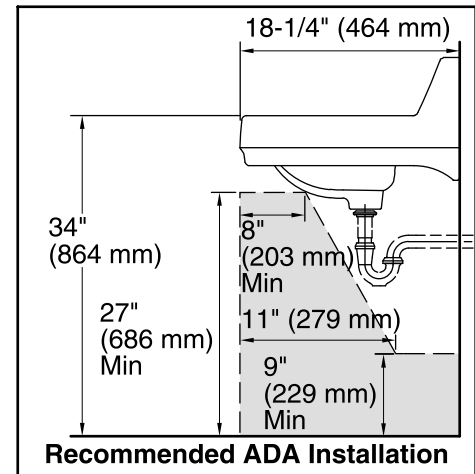

Features

- Made from premium materials that withstand high-volume usage
- Constructed of vitreous china
- 20-3/4"L x 18-1/4"W
- Wall-mount installation
- Faucet not included
- Includes wall hanger
- Drilled for concealed arm carrier

Color	Code	Description
	0	White
	96	Biscuit
	47	Almond
	7	Black Black™

Technical Information

All product dimensions are nominal.

Bowl configuration:	Single
Installation:	Wall-mount
Bowl area (Center)	Length: 10" (254 mm) Width: 15" (381 mm) With overflow: Yes Water depth: 3-1/4" (83 mm)
Bowl area	With overflow: Yes
Number of deck holes:	3
Faucet hole(s):	1-1/4" (32 mm)
Soap/Lotion hole:	1-1/4" (32 mm)
Drain hole:	1-3/4" (44 mm)