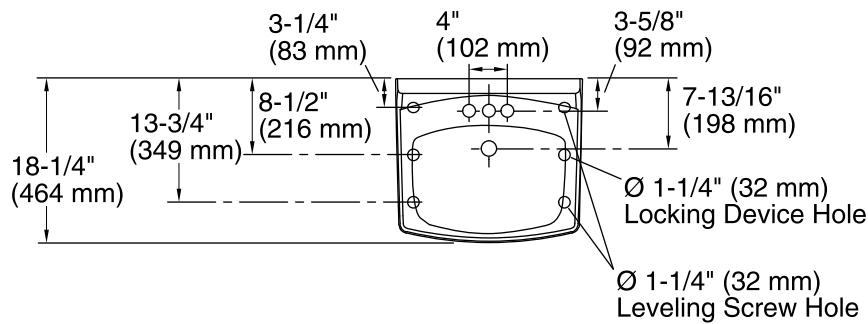

Features

- Made from premium materials that withstand high-volume usage
- Constructed of vitreous china
- 20-3/4"L x 18-1/4"W
- Wall-mount installation
- Faucet not included
- Includes wall hanger
- Drilled for concealed arm carrier

Color	Code	Description
	0	White
	96	Biscuit
	47	Almond
	7	Black Black™

Technical Information

All product dimensions are nominal.

Bowl configuration:	Single
Installation:	Wall-mount
Bowl area (Center)	Length: 10" (254 mm) Width: 15" (381 mm) With overflow: Yes Water depth: 3-1/4" (83 mm)
Bowl area	With overflow: Yes
Number of deck holes:	3
Faucet hole(s):	1-1/4" (32 mm)
Soap/Lotion hole:	1-1/4" (32 mm)
Drain hole:	1-3/4" (44 mm)