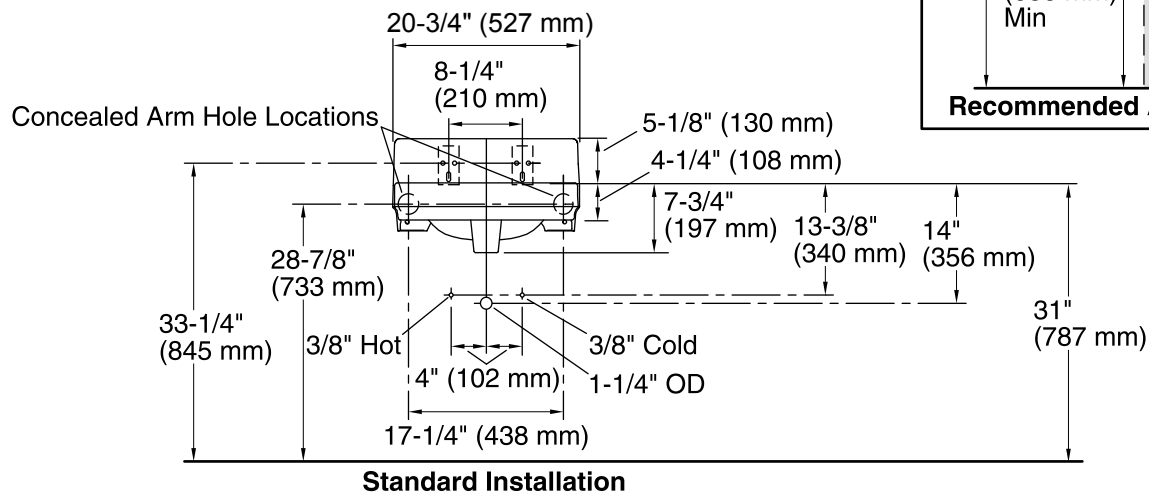

Features

- Made from premium materials that withstand high-volume usage
- Constructed of vitreous china
- 20-3/4"L x 18-1/4"W
- Wall-mount installation
- Faucet not included
- Includes wall hanger
- Drilled for concealed arm carrier

Color	Code	Description
	0	White
	96	Biscuit
	47	Almond
	7	Black Black™

Technical Information

All product dimensions are nominal.

Bowl configuration:	Single
Installation:	Wall-mount
Bowl area (Center)	Length: 10" (254 mm) Width: 15" (381 mm) With overflow: Yes Water depth: 3-1/4" (83 mm)
Bowl area	With overflow: Yes
Number of deck holes:	3
Faucet hole(s):	1-1/4" (32 mm)
Soap/Lotion hole:	1-1/4" (32 mm)
Drain hole:	1-3/4" (44 mm)