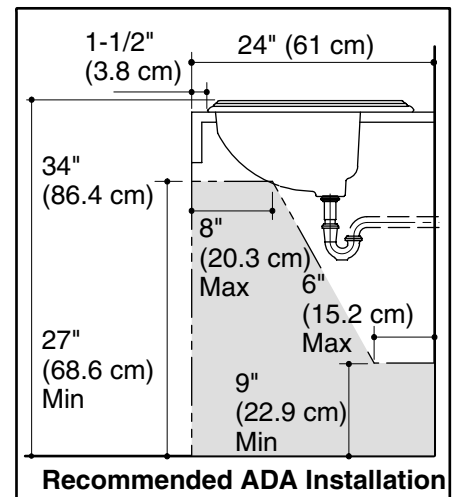

Recommended ADA Installation

Product Diagram