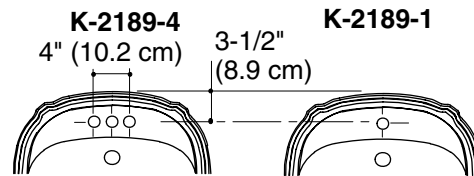

Recommended ADA Installation

Product Diagram