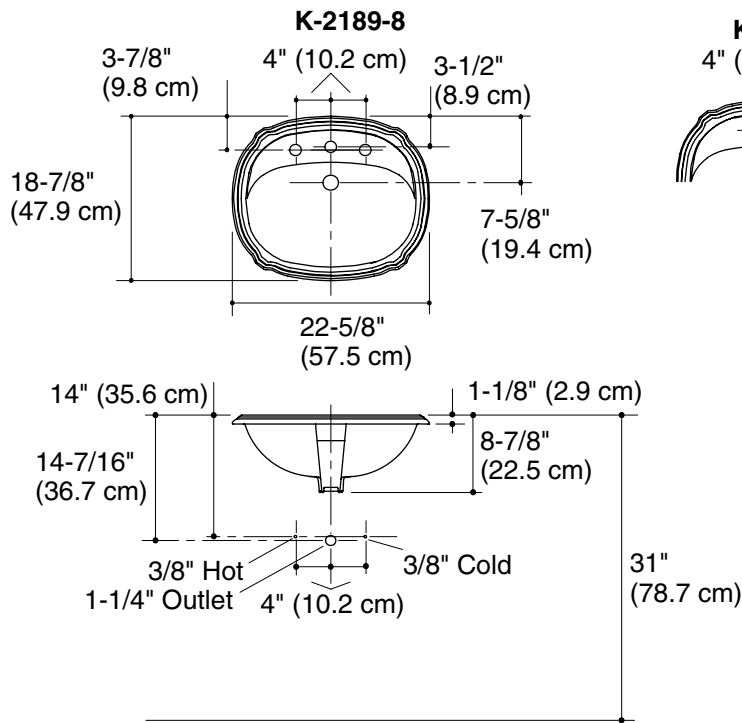

PORTRAIT®

Technical Information

Fixture*:	
Basin area	20" (50.8 cm) x 12" (30.5 cm)
Water depth	5" (12.7 cm)
Drain hole	1-3/4" (4.4 cm) D.
* Approximate measurements for comparison only.	

Holes	K-2189-1	K-2189-4	K-2189-8
Spout	1-3/8" (3.5 cm) D.	1-1/4" (3.2 cm) D.	1-3/8" (3.5 cm) D.
Faucet		1-1/4" (3.2 cm) D.	1-3/8" (3.5 cm) D.

Included components:	
Cut-out template	1004223-7

Installation Notes

Install this product according to the installation guide.

NOTICE: Countertop manufacturer or cutter **must** use the cut-out template provided with the product, or a current one provided by Kohler Co. (call 1-800-4-KOHLER). Kohler Co. is not responsible for cutout errors when the incorrect cut-out template is used.

Will comply with **ADA** when installer per section 606 Lavatories of the Act.

Will comply with **CSA B651** when installed per Clause 4.3.3 of the standard.

Will comply with **OBC** when installed per Clause 3.8.3.11.

Standard Installation