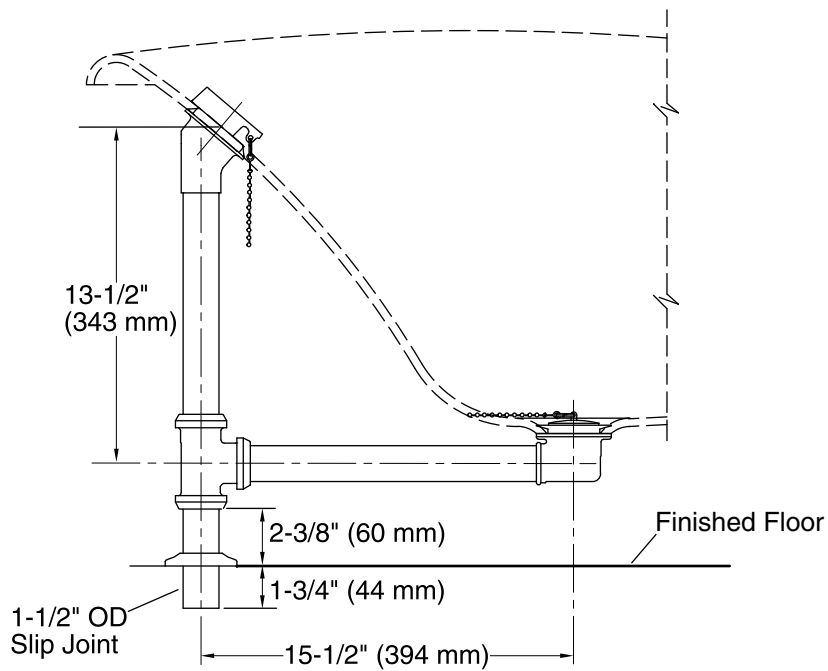

### Features

- Solid-brass construction.
- Includes brass tee and pipe.
- Through-the-floor installation.
- For use with Birthday Bath® installation.

**Technical Information**

All product dimensions are nominal.

**Notes**

Measure your actual product for roughing-in details.

Install this product according to the installation guide.