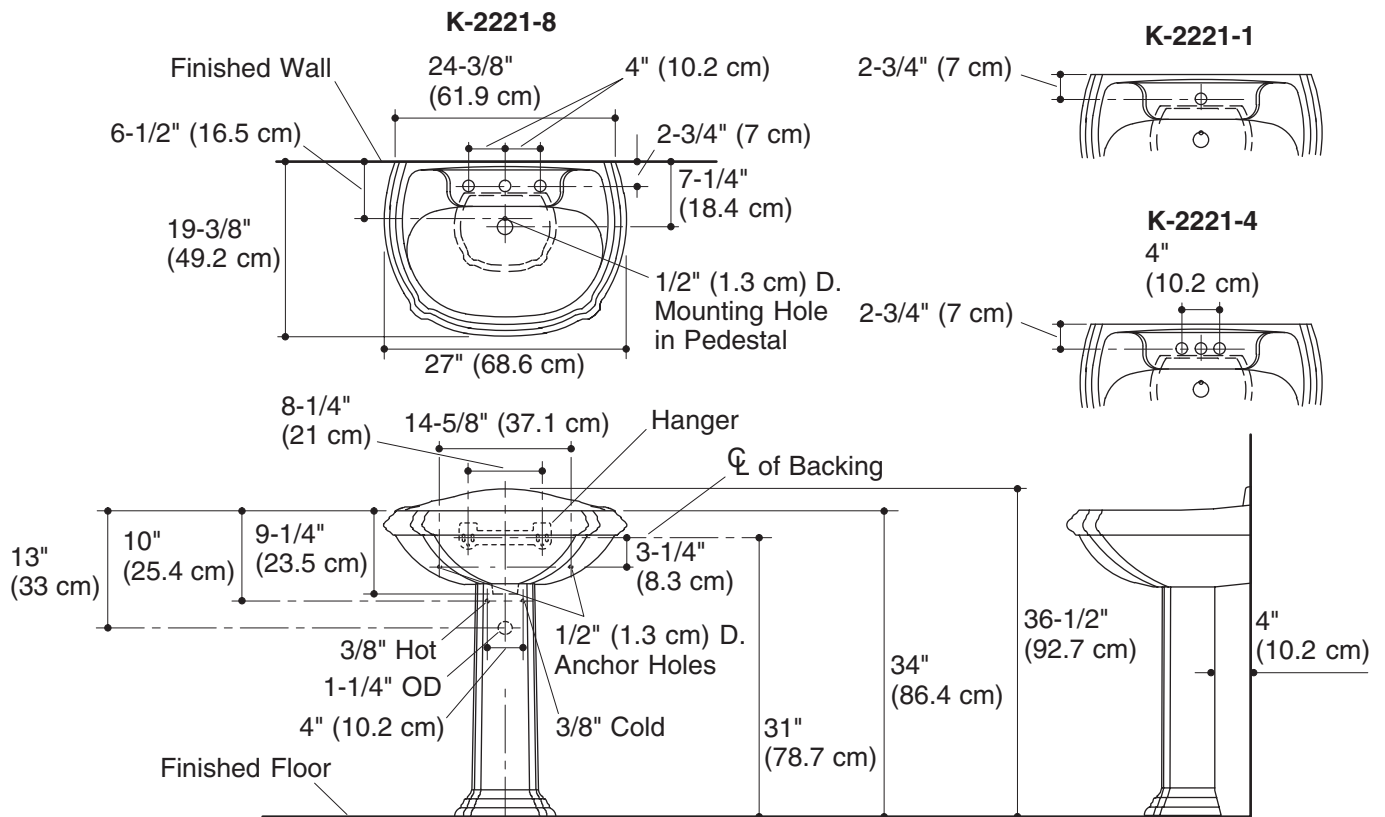

PORTRAIT®

Technical Information

Fixture*:	basin area	water depth
Lavatory	22" (55.9 cm) x 12" (30.5 cm)	7-1/4" (18.4 cm)
Drain hole	1-3/4" (4.4 cm) D.	
* Approximate measurements for comparison only.		

Holes	K-2221-8	K-2221-4	K-2221-1
Spout	1-3/8" (3.5 cm) D.	1-1/4" (3.2 cm) D.	1-3/8" (3.5 cm) D.
Faucet	1-3/8" (3.5 cm) D.	1-1/4" (3.2 cm) D.	

Included Components:	
Lavatory basin, 8" (20.3 cm) centers	K-2222-8
Lavatory basin, 4" (10.2 cm) centers	K-2222-4
Lavatory basin, single-hole	K-2222-1
Pedestal	K-2283
Hanger	64839
Rubber pads	63069

Optional Components:

Hollow wall pedestal lavatory mounting kit	1041816

Installation Notes

Install this product according to the installation guide.

Product Diagram