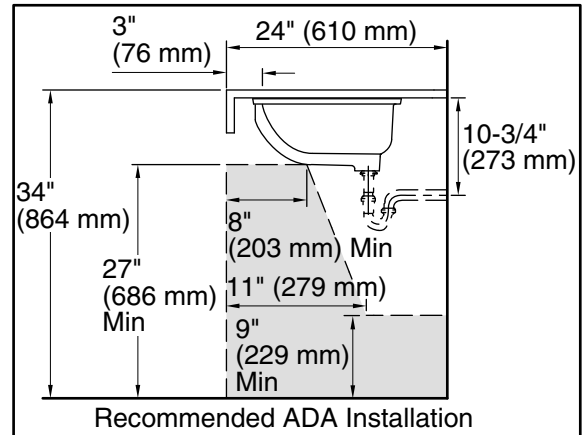

Features

- Oval basin with unglazed underside.
- Overflow drain.
- No faucet holes; requires wall- or counter-mount faucet.
- Unglazed bottom of bowl.

Material

- Vitreous china.

Installation

- Under-mount.

Technical Information

All product dimensions are nominal.

Installation:	Under-mount
Bowl area:	Length: 19" (483 mm) Width: 15" (381 mm) Water depth: 4" (102 mm)
Drain hole:	1-3/4" (44 mm)
Template:	1018997-7, required, not included