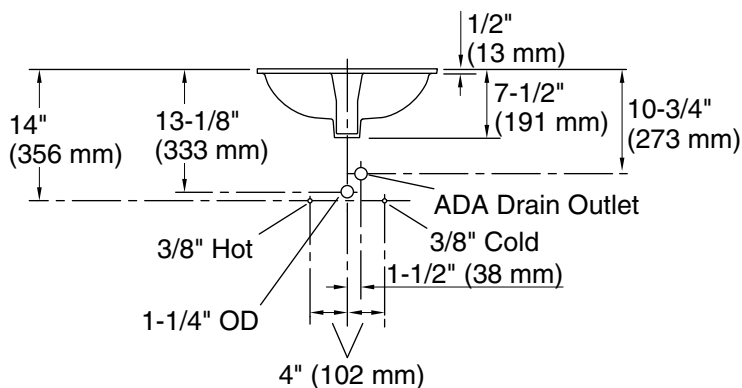

Features

- Oval basin with unglazed underside.
- Overflow drain.
- No faucet holes; requires wall- or counter-mount faucet.
- Unglazed bottom of bowl.

Material

- Vitreous china.

Installation

- Under-mount.

Technical Information

All product dimensions are nominal.

Installation:	Under-mount
Bowl area:	Length: 19" (483 mm) Width: 15" (381 mm) Water depth: 4" (102 mm)
Drain hole:	1-3/4" (44 mm)
Template:	1018997-7, required, not included