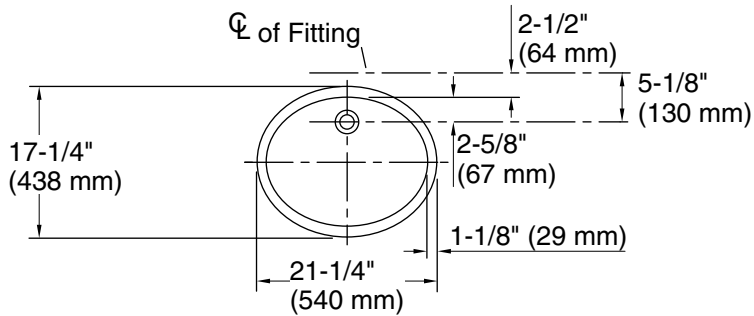

Technical Information

All product dimensions are nominal.

Installation:	Under-mount
Bowl area:	Length: 19" (483 mm) Width: 15" (381 mm) Water depth: 4" (102 mm)
Drain hole:	1-3/4" (44 mm)
Template:	1018997-7, required, not included