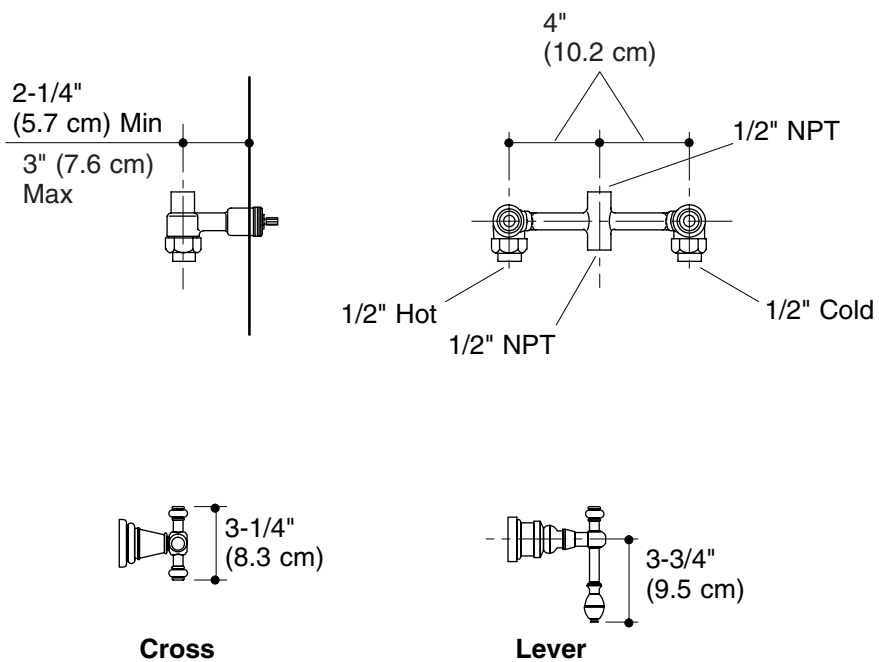

IV GEORGES BRASS®

**BATH AND SHOWER TRIM
K-6805**

Features

- Brass construction
- For 8" (20.3 cm) centers
- Brass valve body
- Available with cross or lever handles
- 1/2" quarter-turn washerless ceramic disc valves

Accessories

- CP: Polished Chrome
- Other: Refer to Price Book for additional colors/finishes

Specified Model

Model	Description		
K-6805-3	Bath and shower trim with cross handles	<input type="checkbox"/> PB <input type="checkbox"/> Other _____	
K-6805-4	Bath and shower trim with lever handles		<input type="checkbox"/> PB <input type="checkbox"/> Other _____
Optional Accessories			
56373	Deep roughing-in kit for wall-mount and shower faucets	<input type="checkbox"/> CP	<input type="checkbox"/> Other _____

Product Specification

Two-handle bath and shower trim shall be of brass construction and feature brass valve bodies. Trim shall feature 1/2" quarter-turn washerless ceramic disc valves. Trim shall include 8" (20.3 cm) centers. Trim shall be available with cross or lever handles. Trim shall be Kohler Model K-6805-_____-_____.

IV GEORGES BRASS®

Installation Notes

Install this product according to the installation guide.

Product Diagram