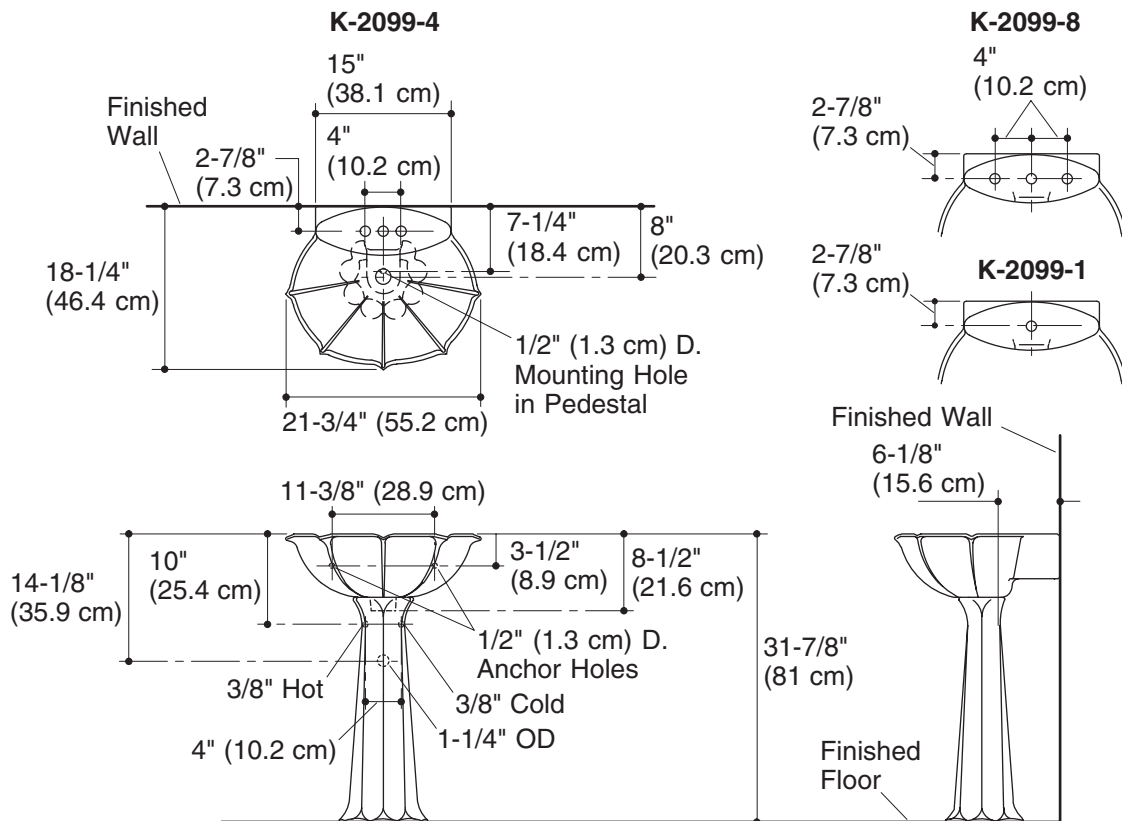

ANATOLE®

Technical Information

Fixture*:	basin area	water depth
Lavatory	20" (50.8 cm) x 11" (27.9 cm)	6-5/8" (16.8 cm)
Drain hole	1-3/4" (4.4 cm) D.	
* Approximate measurements for comparison only.		

Holes	K-2099-8	K-2099-4	K-2099-1
Spout	1-3/8" (3.5 cm) D.	1-1/4" (3.2 cm) D.	1-3/8" (3.5 cm) D.
Faucet	1-3/8" (3.5 cm) D.	1-1/4" (3.2 cm) D.	

Included Components:	
Lavatory basin, 8" (20.3 cm) centers	K-2230-8
Lavatory basin, 4" (10.2 cm) centers	K-2230-4
Lavatory basin, single-hole	K-2230-1
Pedestal	K-2232
Accessory pack	52204
Rubber pads	63069

Optional Components:

Hollow wall pedestal lavatory mounting kit	1041816

Installation Notes

Install this product according to the installation guide.

Product Diagram