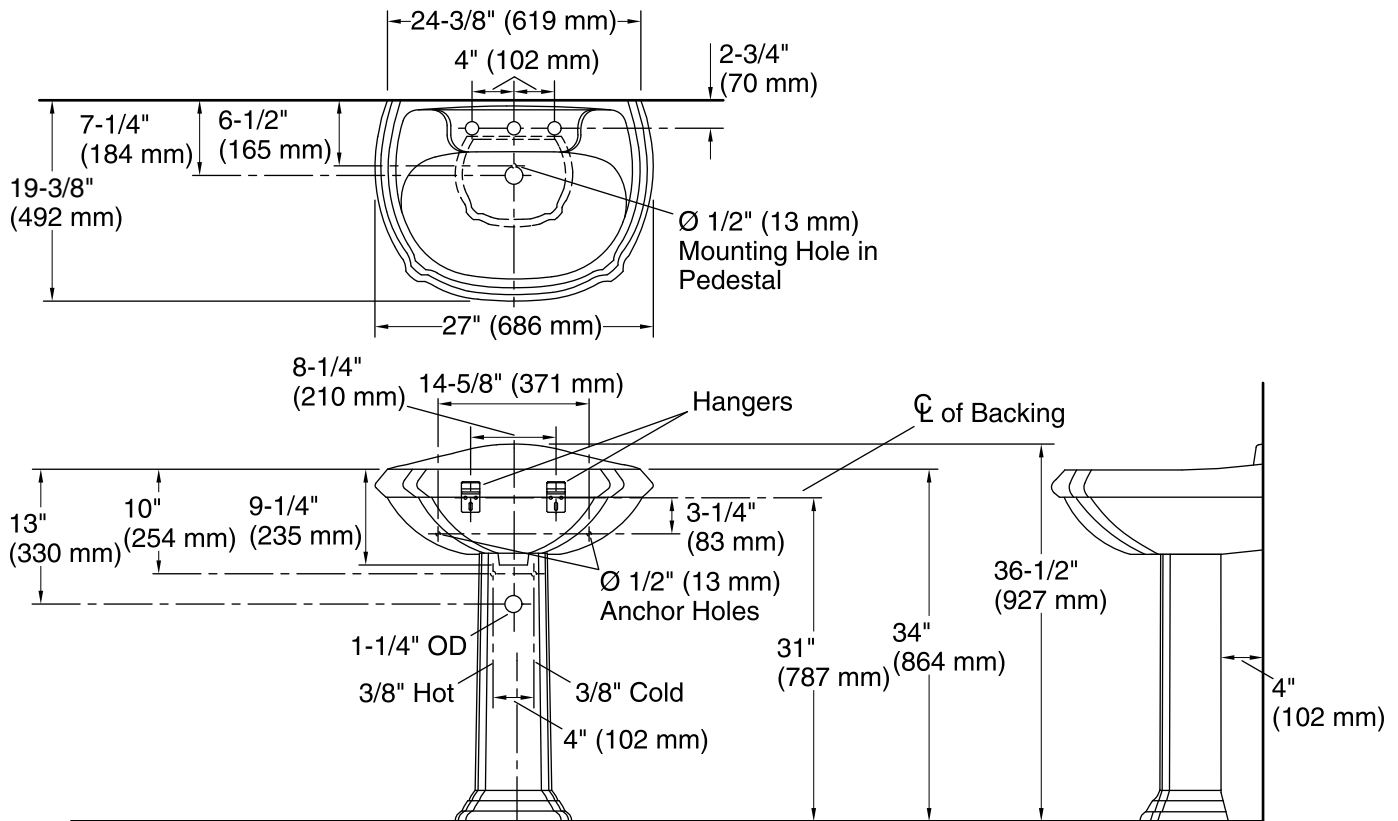

Features

- 8-inch center faucet holes.
- Oval basin.
- Overflow drain.
- Combination consists of the K-2222-8 basin and the K-2223 pedestal.
- Coordinates with other products in the Portrait collection.

Material

- Vitreous china.

Installation

- Pedestal

Recommended Products/Accessories

K-7605-P Angle Supply with Stop (pair)
K-8998 P-Trap

Optional Products/Accessories

1041816 Hardware kit, Hollow Wall

Included Components

Product consists of:

K-2223 Bathroom Sink Pedestal
K-2222-8 Pedestal Bathroom Sink Basin

Additional Components:

Hanger(s)
rubber pads

Codes/Standards

ASME A112.19.2/CSA B45.1

KOHLER® One-Year Limited Warranty

Technical Information

All product dimensions are nominal.

Bowl configuration:	Single
Installation:	Pedestal
Bowl area (Only):	Length: 22" (559 mm) Width: 12" (305 mm) Water depth: 7-1/4" (184 mm)
Number of deck holes:	3
Faucet hole spacing:	8" (203 mm)
Faucet hole(s):	1-3/8" (35 mm)
Drain hole:	1-3/4" (44 mm)