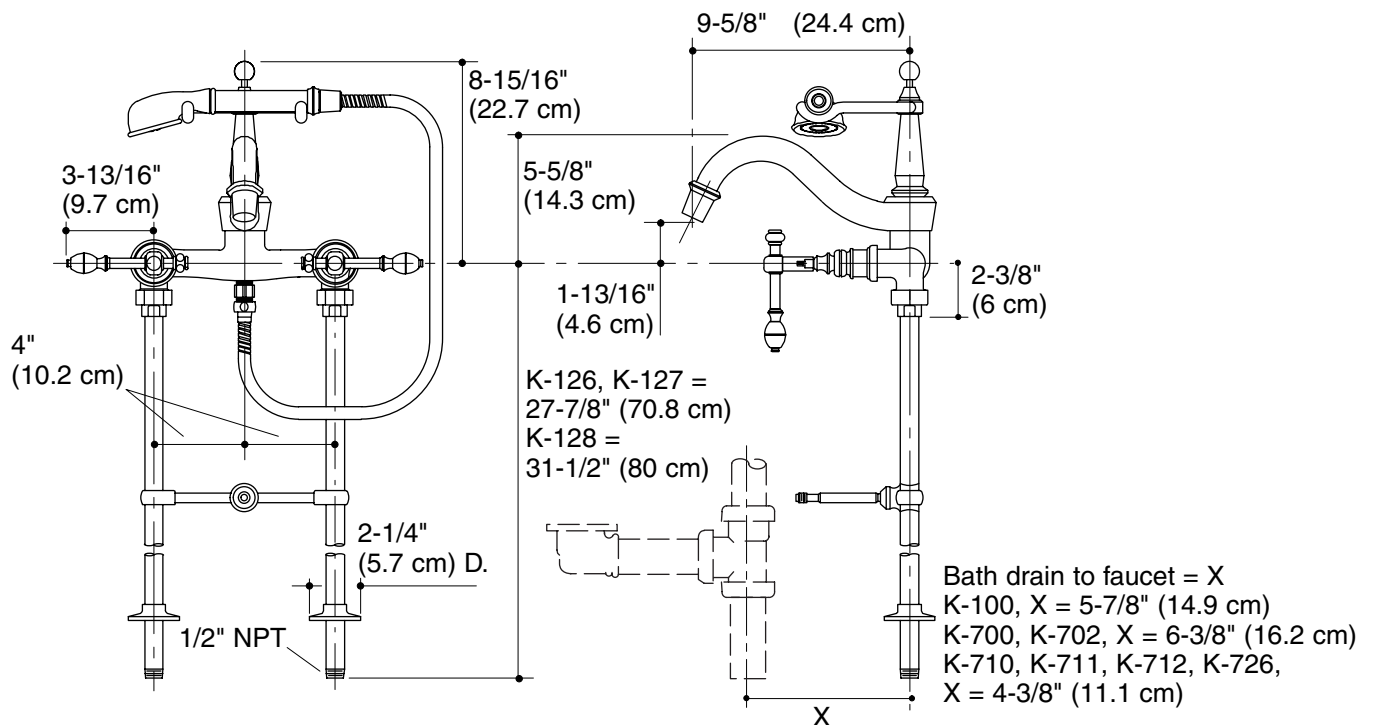

IV GEORGES BRASS™

Technical Information

Mexico products have an M after the first sequence of numbers (such as K-12345 M).	
Applicable components:	
Bath faucet with handshower and lever handles*	K-6905-4
Riser tubes for deck-mount	K-126
Riser tubes for Birthday™ bath	K-127
Riser tubes for Vintage™ bath	K-128
*Requires riser tubes.	
Lever handles are ADA compliant.	

Installation Notes

Install this product according to the installation guide.

Product Diagram