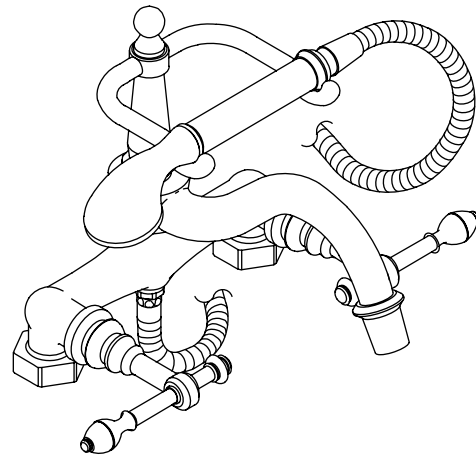

Features

- Brass construction
- Brass valve bodies
- Bath- or deck-mount
- Lever handles
- 1/2' quarter-turn washerless ceramic disc valves
- 9-5/8" (24.4 cm) spout with diverter
- Traditional handshower with 60" (152.4 cm) hose

**BATH FAUCET
K-6905-4**

ALSO K-126, K-127, K-128

ADA

Codes/Standards Applicable

Specified model meets or exceeds the following:

- ADA
- ASME A112.18.1/CSA B125.1
- ASSE 1014
- ASSE 1025
- CSA B64
- UPC

Colors/Finishes

- PB: Vibrant® Polished Brass
- Other: Refer to Price Book for additional colors/finishes

Specified Model

Model	Description	Color/Finish		
K-6905-4	IV Georges Brass bath- or deck-mount bath faucet with handshower	☐ PB	☐ Other _____	
Required Accessory				
K-126	27-7/8" (70.8 cm) Riser tubes, pair (for deck-mount bath faucet)	☐ CP	☐ PB	☐ Other _____
K-127	27-7/8" (70.8 cm) Riser tubes, pair (for K-100 Birthday™ Bath)	☐ CP	☐ PB	☐ Other _____
K-128	31-1/2" (80 cm) Riser tubes, pair (for K-700 Vintage™ Bath)	☐ CP	☐ PB	☐ Other _____

Product Specification

Two-handle bath- or deck-mount bath faucet shall be of brass construction. Faucet shall feature brass valve bodies. Faucet shall feature 1/2" quarter-turn washerless ceramic disc valves, assuring positive handle stop positioning. Product requires riser tubes. Product shall include a traditional handshower with 60" (152.4 cm) hose, 9-5/8" (24.4 cm) diverter spout, and lever handles. Faucet shall be Kohler Model K-6905-4-_____ and the riser tubes shall be Kohler Model K-_____-_____.