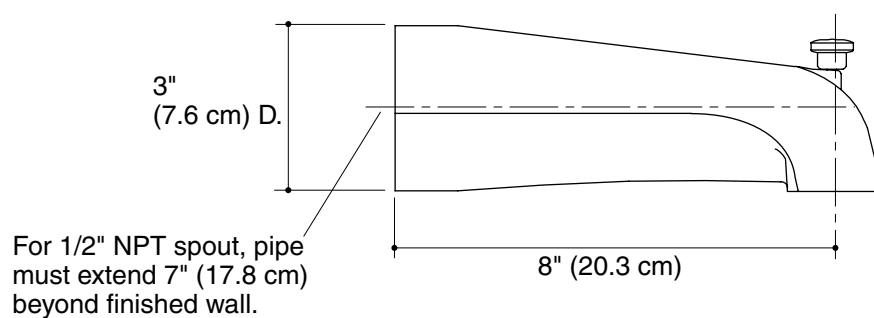

CORALAIS®

Installation Notes

Install this product according to the installation guide.

Product Diagram