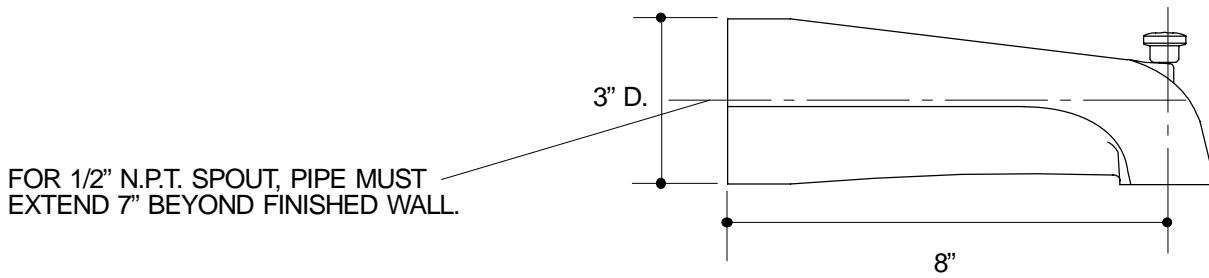

FEATURES

- Brass construction
- 8" diverter spout with N.P.T. connection

CODES/STANDARDS APPLICABLE

Specified model meets or exceeds the following:

- ASME/ANSI A112.18.1M

COLORS/FINISHES

- CP Polished Chrome
- PB Polished Brass

SPECIFIED MODEL:

Model	Description		
K-15138	Coralais 8" Diverter Bath Spout	<input type="checkbox"/> CP	<input type="checkbox"/> PB

PRODUCT SPECIFICATION:

Product shall be a wall-mount diverter bath spout and shall be of brass construction. Product shall feature 8" diverter spout with N.P.T. connection. Spout shall be Kohler Model K-15138-_____.