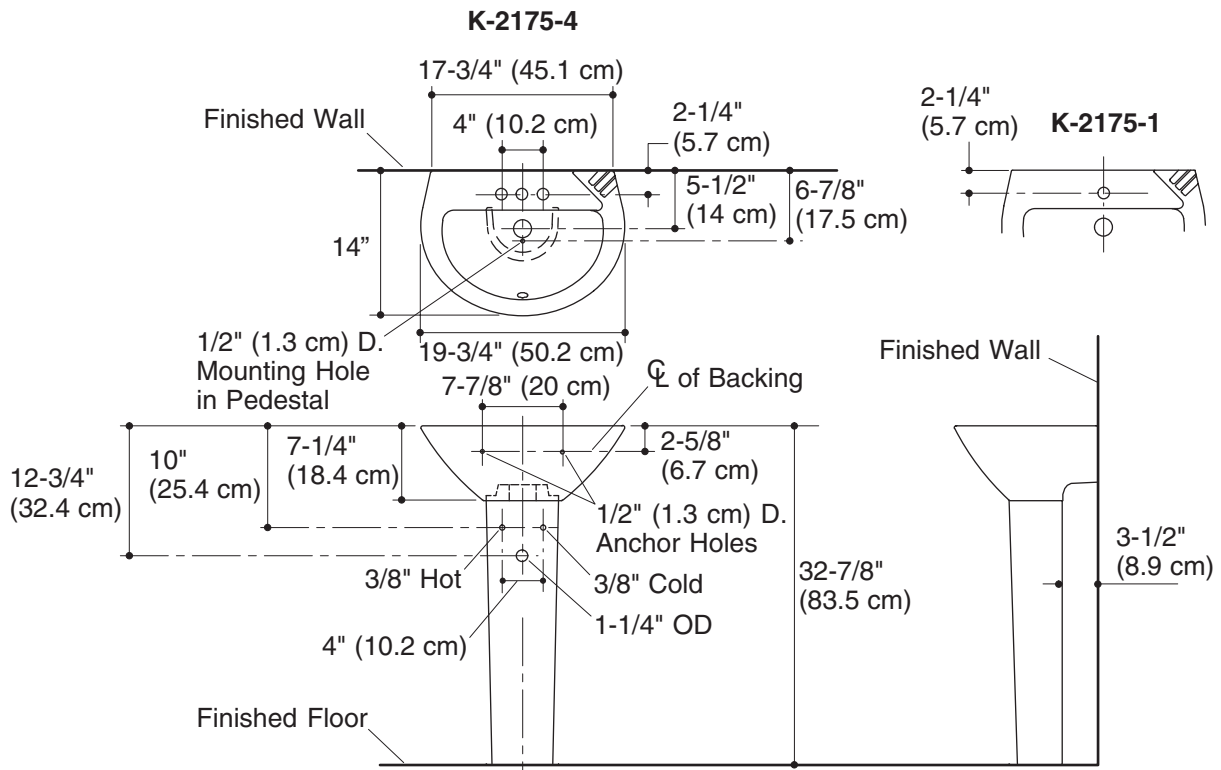

Technical Information

Fixture*:	basin area	water depth
Lavatory	16" (40.6 cm) x 9" (22.9 cm)	3-1/2" (8.9 cm)
Drain hole	1-3/4" (4.4 cm) D.	
* Approximate measurements for comparison only.		

Holes	K-2175-4	K-2175-1
Spout	1-1/4" (3.2 cm) D.	1-3/8" (3.5 cm) D.
Faucet	1-1/4" (3.2 cm) D.	

Included Components:	
Lavatory basin, 4" (10.2 cm) centers	K-2176-4
Lavatory basin, single-hole	K-2176-1
Pedestal	K-2177
Accessory pack	52204
Rubber pads	63069

Optional Components:	
Hollow wall pedestal lavatory mounting kit	1041816

Installation Notes

Install this product according to the installation guide.

Product Diagram