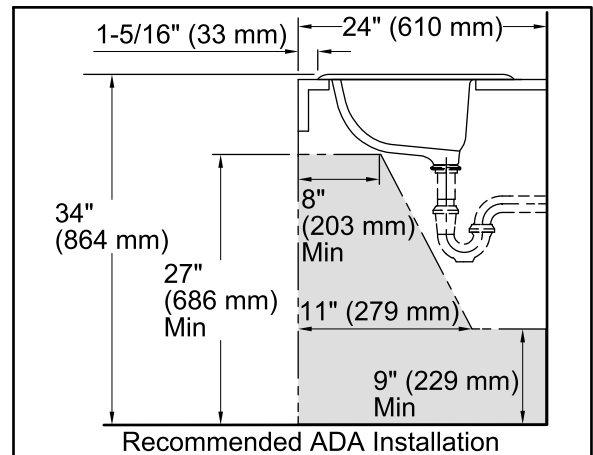

### Features

- Drop-in.
- Rectangular basin.
- With overflow.
- Single faucet hole.
- 21" (533 mm) x 19" (483 mm)

### Technical Information

All product dimensions are nominal.

Bowl configuration:	Single
Installation:	Drop-in
Bowl area (Only)	Length: 16" (406 mm) Width: 12" (305 mm) Water depth: 5" (127 mm)
Number of deck holes:	1
Faucet hole(s):	1-3/8" (35 mm)
Drain hole:	1-3/4" (44 mm)
Template:	116586-7, required, included