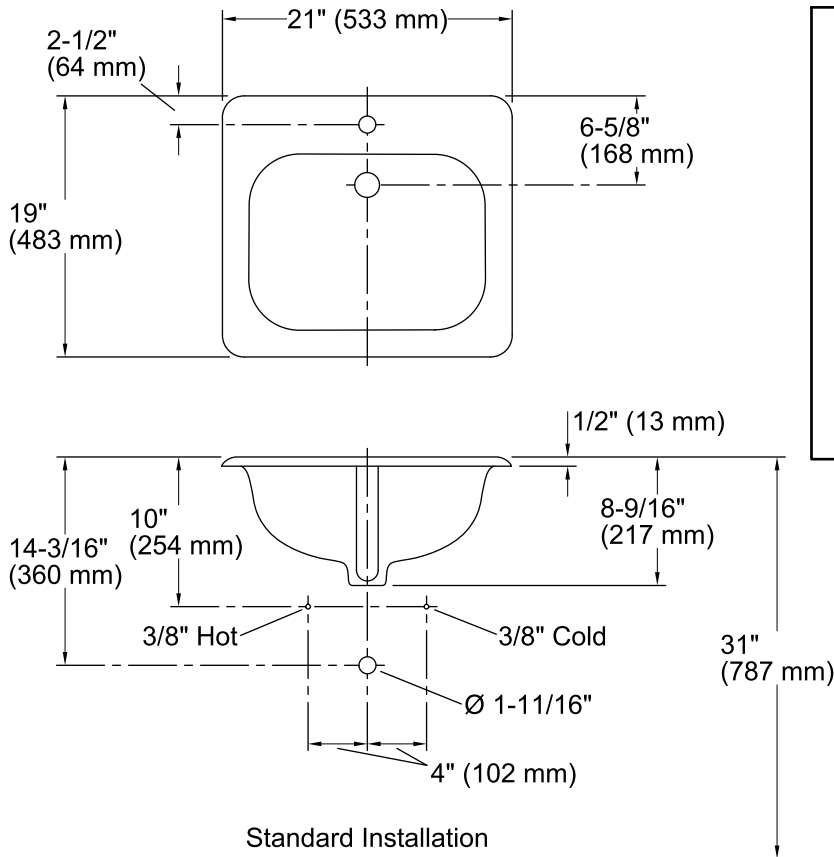

### Features

- Drop-in.
- Rectangular basin.
- With overflow.
- Single faucet hole.
- 21" (533 mm) x 19" (483 mm)

### Technical Information

All product dimensions are nominal.

Bowl configuration:	Single
Installation:	Drop-in
Bowl area (Only)	Length: 16" (406 mm) Width: 12" (305 mm) Water depth: 5" (127 mm)
Number of deck holes:	1
Faucet hole(s):	1-3/8" (35 mm)
Drain hole:	1-3/4" (44 mm)
Template:	116586-7, required, included