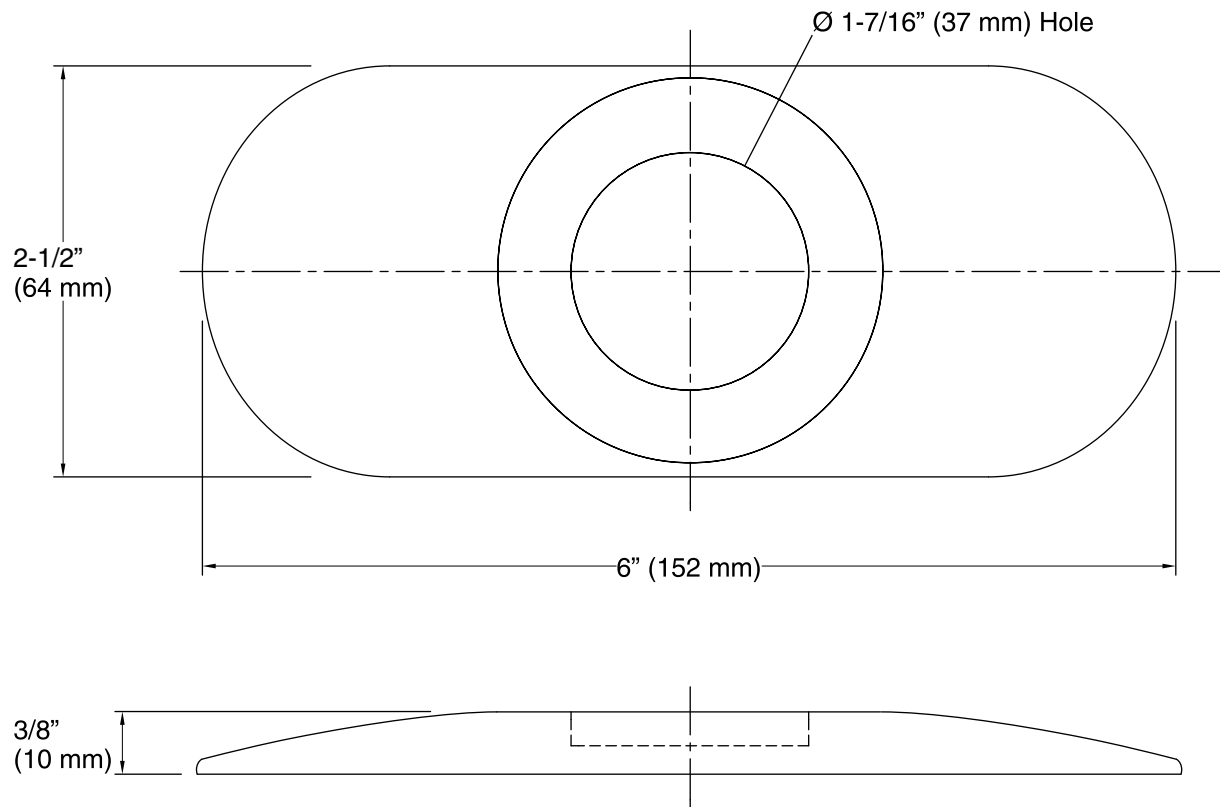

Features

- KOHLER finishes resist corrosion and tarnishing.
- Conceals extra faucet holes on sink surface.
- For use with Antique® K-139 and Purist® K-14402-4A and K-14404-4A sink faucets.
- 6" (152 mm) x 2-1/2" (64 mm) x 3/8" (10 mm)

Color	Code	Description
	CP	Polished Chrome
	PB	Vibrant® Polished Brass
	BN	Vibrant® Brushed Nickel

Technical Information

All product dimensions are nominal.

Notes

Install this product according to the installation guide.