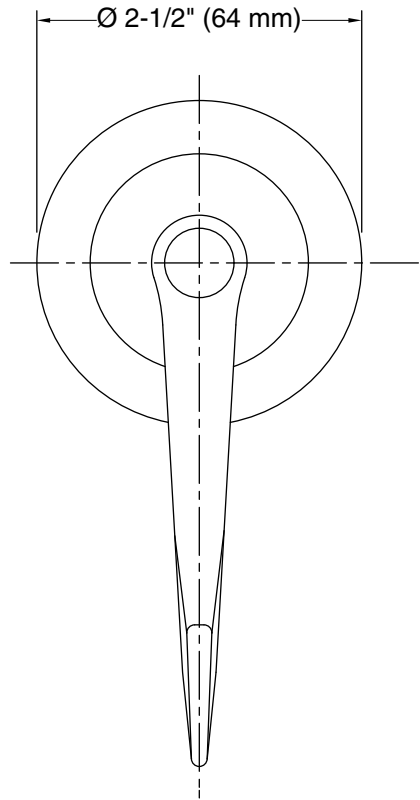

Technical Information

All product dimensions are nominal.

Notes

Install this product according to the installation instructions.