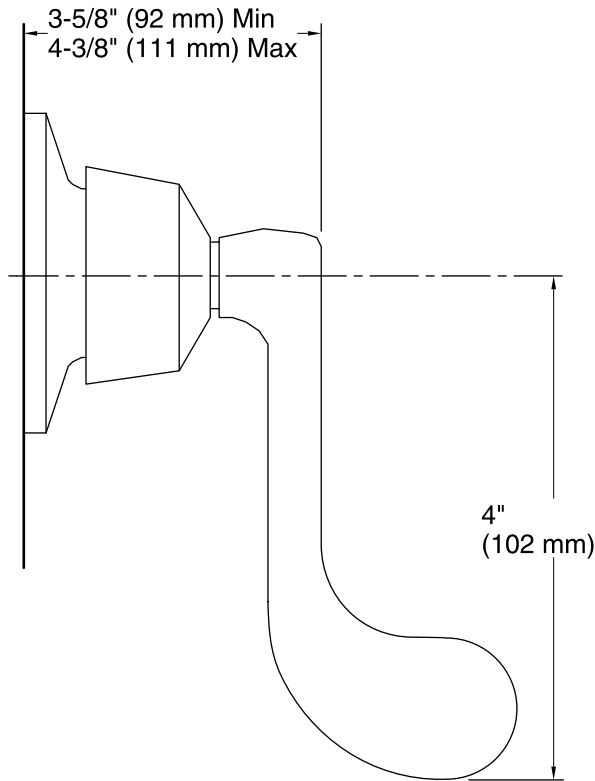

Technical Information

All product dimensions are nominal.

Notes

Install this product according to the installation instructions.