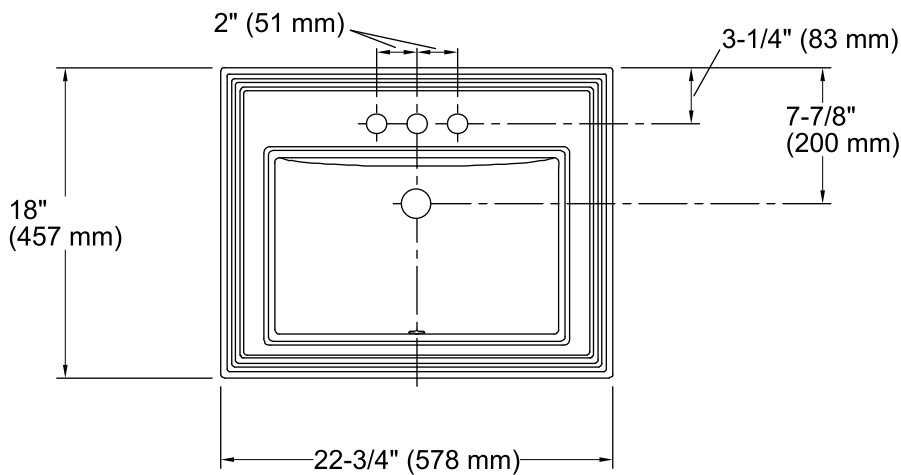

THE BOLD LOOK
OF **KOHLER**®

Technical Information

All product dimensions are nominal.

Bowl configuration:	Single
Installation:	Drop-in
Bowl area (Only):	Length: 17" (432 mm) Width: 10" (254 mm) Water depth: 5" (127 mm)
Number of deck holes:	3
Faucet hole spacing:	4" (102 mm)
Faucet hole(s):	1-1/4" (32 mm)
Drain hole:	1-3/4" (44 mm)
Template:	1003676, required, included