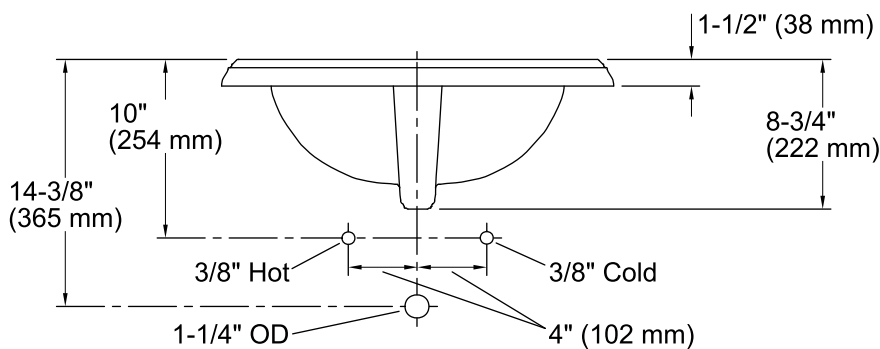

THE BOLD LOOK
OF **KOHLER**®

Technical Information

All product dimensions are nominal.

Bowl configuration:	Single
Installation:	Drop-in
Bowl area (Only):	Length: 17" (432 mm) Width: 10" (254 mm) Water depth: 5" (127 mm)
Number of deck holes:	3
Faucet hole spacing:	4" (102 mm)
Faucet hole(s):	1-1/4" (32 mm)
Drain hole:	1-3/4" (44 mm)
Template:	1003676, required, included