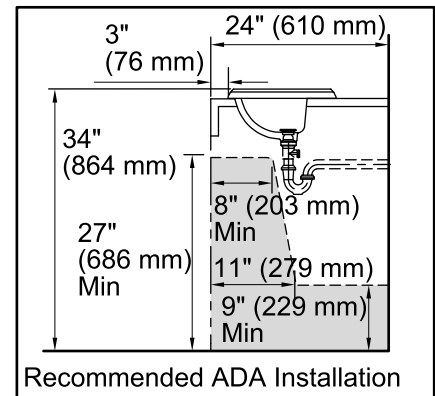

THE BOLD LOOK
OF **KOHLER**®

Technical Information

All product dimensions are nominal.

Bowl configuration:	Single
Installation:	Drop-in
Bowl area (Only):	Length: 17" (432 mm) Width: 10" (254 mm) Water depth: 5" (127 mm)
Number of deck holes:	3
Faucet hole spacing:	4" (102 mm)
Faucet hole(s):	1-1/4" (32 mm)
Drain hole:	1-3/4" (44 mm)
Template:	1003676, required, included