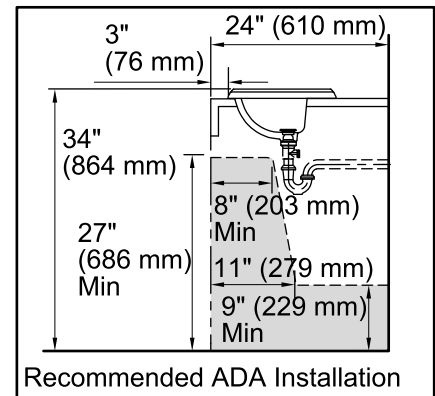

Technical Information

All product dimensions are nominal.

Bowl configuration:	Single
Installation:	Drop-In
Bowl area (Only)	Length: 17" (432 mm) Width: 10" (254 mm) Water depth: 5" (127 mm)
Number of deck holes:	3
Faucet hole(s):	1-3/8" (35 mm)
Drain hole:	1-3/4" (44 mm)
Template:	Drop-in, 1003676, required, included

Notes

Install this product according to the installation instructions.

NOTICE: Countertop manufacturer or cutter must use the cutout template provided with the product, or a current one provided by Kohler (call 1-800-4-KOHLER). Kohler is not responsible for cutout errors when incorrect cutout template is used.

ADA compliant when installed to the specific requirements of these regulations.