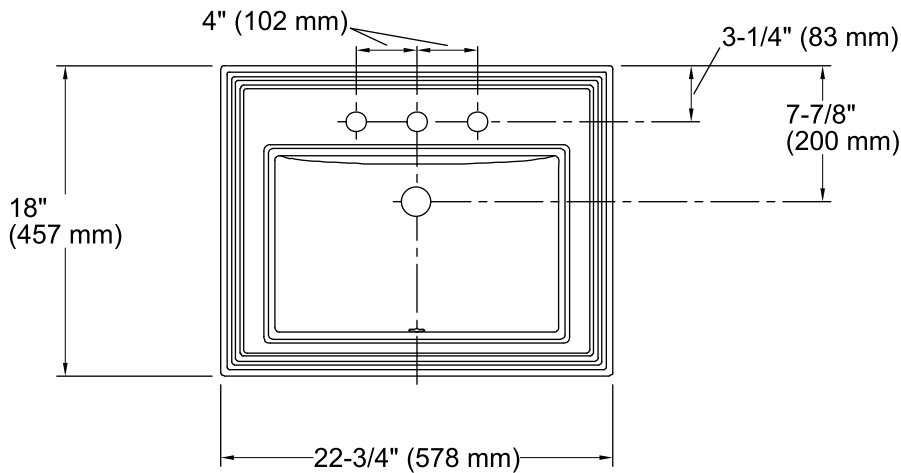

Features

- Vitreous china.
- Drop-in.
- Elegant rectangular basin.
- With overflow.
- 8-inch centers.
- Coordinates with other products in the Memoirs collection.
- 22-3/4" (578 mm) x 18" (457 mm)

Recommended Accessories

Color	Code	Description
	0	White
	96	Biscuit
	47	Almond
	NY	Dune
	Y2	Sunlight
	95	Ice™ Grey
	G9	Sandbar
	33	Mexican Sand™
	K4	Cashmere
	58	Thunder™ Grey
	7	Black Black™

Technical Information

All product dimensions are nominal.

Bowl configuration:	Single
Installation:	Drop-In
Bowl area (Only)	Length: 17" (432 mm) Width: 10" (254 mm) Water depth: 5" (127 mm)
Number of deck holes:	3
Faucet hole(s):	1-3/8" (35 mm)
Drain hole:	1-3/4" (44 mm)
Template:	Drop-in, 1003676, required, included