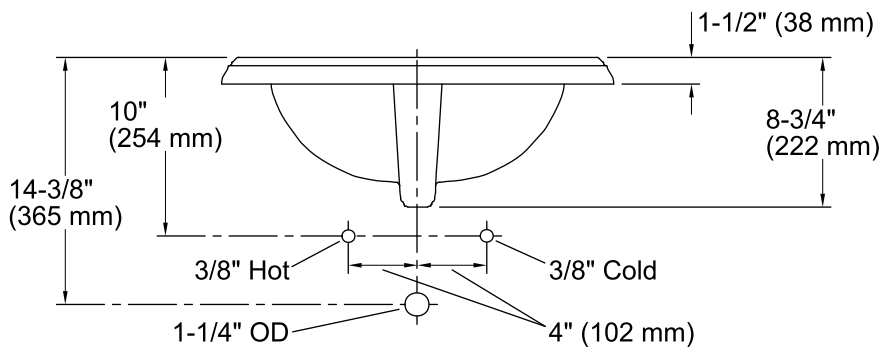

Features

- Vitreous china.
- Drop-in.
- Elegant rectangular basin.
- With overflow.
- 8-inch centers.
- Coordinates with other products in the Memoirs collection.
- 22-3/4" (578 mm) x 18" (457 mm)

Recommended Accessories

Color	Code	Description
	0	White
	96	Biscuit
	47	Almond
	NY	Dune
	Y2	Sunlight
	95	Ice™ Grey
	G9	Sandbar
	33	Mexican Sand™
	K4	Cashmere
	58	Thunder™ Grey
	7	Black Black™

Technical Information

All product dimensions are nominal.

Bowl configuration:	Single
Installation:	Drop-In
Bowl area (Only)	Length: 17" (432 mm) Width: 10" (254 mm) Water depth: 5" (127 mm)
Number of deck holes:	3
Faucet hole(s):	1-3/8" (35 mm)
Drain hole:	1-3/4" (44 mm)
Template:	Drop-in, 1003676, required, included