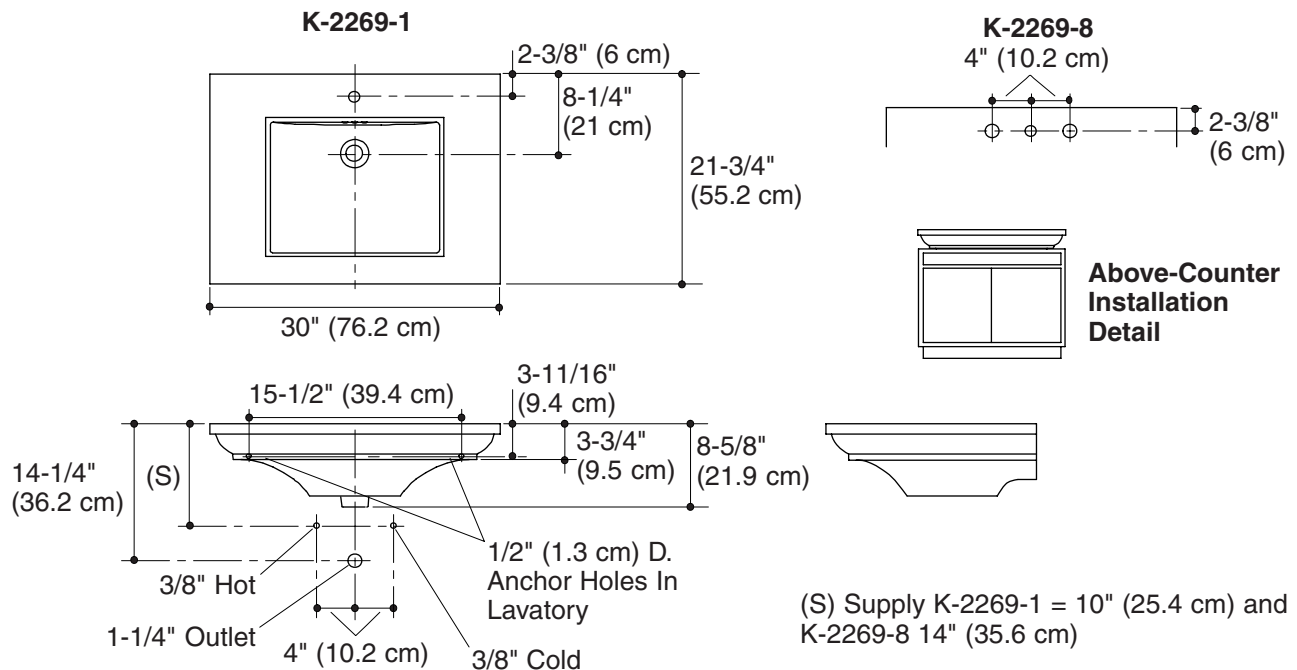

MEMOIRS®

Technical Information

Mexico products have an M after the first sequence of numbers (such as K-12345 M)			
Fixture*:		basin area	water depth
Lavatory		18" (45.7 cm) x 14" (35.6 cm)	5" (12.7 cm)
Outlet	1-3/4" D. (4.4 cm)		
* Approximate measurements for comparison only.			

Holes	K-2269-1	K-2269-8
Spout	1-3/8" D. (3.5 cm)	1-3/8" D. (3.5 cm)
Faucet		1-3/8" D. (3.5 cm)

Included Components:	
Lavatory accessory pack	52204
Cutout template	1003228-7

Installation Notes

Install this product according to the installation guide.

NOTICE: Countertop manufacturer or cutter **must** use the cutout template provided with the product, or a current one provided by Kohler Co. (call 1-800-4-KOHLER). Kohler Co. is not responsible for cutout errors when the incorrect cutout template is used.

Product Diagram