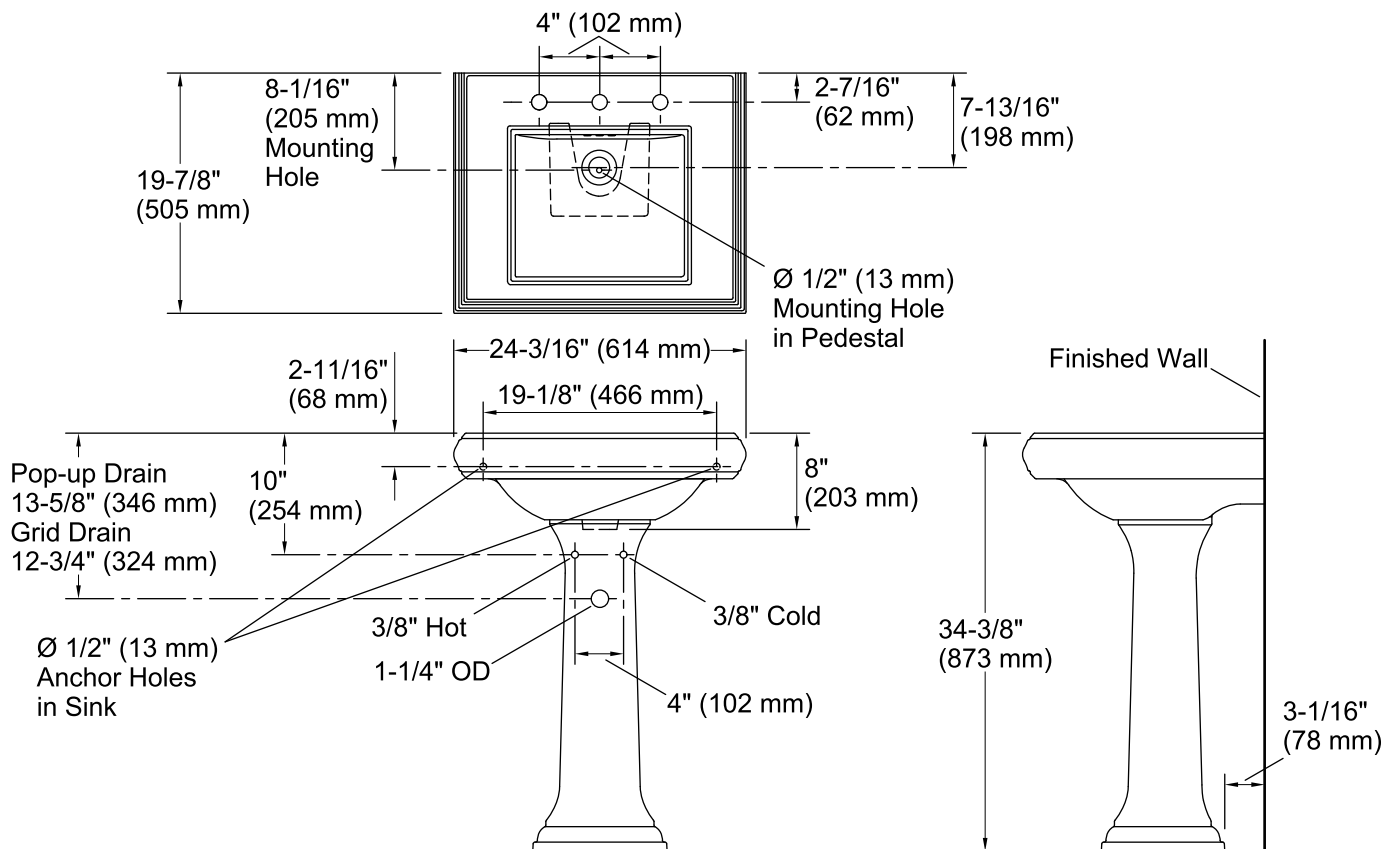

Memoirs® Classic

Pedestal Bathroom Sink

K-2238-8

Features

- 8-inch center faucet holes.
- Refined rectangular basin.
- Overflow drain.
- Combination consists of the K-2239-8 basin and the K-2267 pedestal.
- Coordinates with other products in the Memoirs collection.

Material

- Fireclay

Installation

- Pedestal

Recommended Products/Accessories

- K-7605-P Angle Supply with Stop (pair)
- K-8998 P-Trap

Optional Products/Accessories

- 1041816 Hardware kit, Hollow Wall

Included Components

Product consists of:

- K-2239-8 Pedestal/Console Table Bathroom Sink
- K-2267 Bathroom Sink Pedestal

Additional Components:

- Accessory pack
- Rubber pads

Codes/Standards

ASME A112.19.2/CSA B45.1

Technical Information

All product dimensions are nominal.

Bowl configuration:	Single
Installation:	Pedestal
Bowl area (Only):	Length: 15" (381 mm) Width: 13" (330 mm) Water depth: 4-1/2" (114 mm)
Number of deck holes:	3
Faucet hole spacing:	8" (203 mm)
Faucet hole(s):	1-3/8" (35 mm)
Drain hole:	1-3/4" (44 mm)