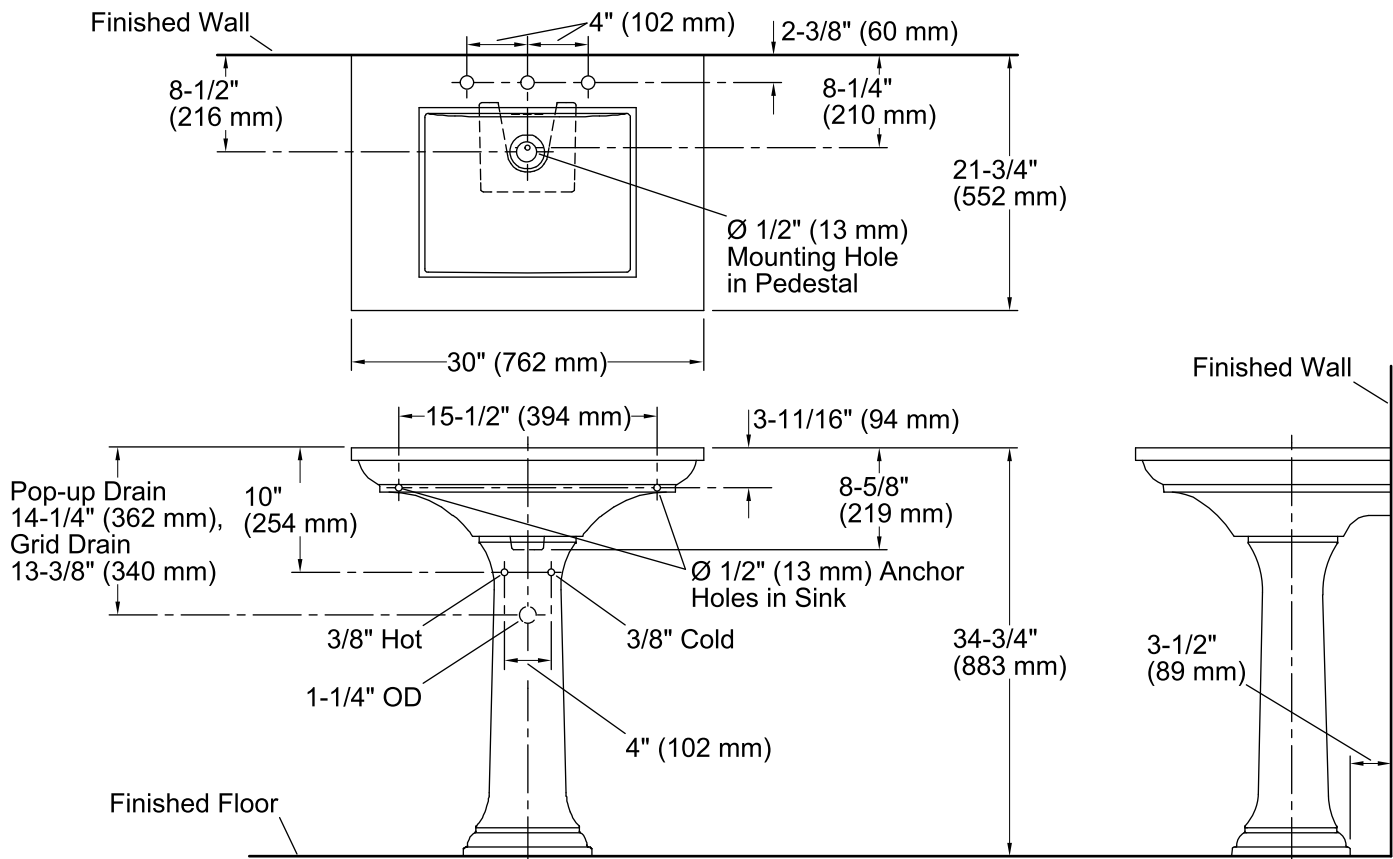

Features

- Fireclay.
- Pedestal sink.
- 8-inch faucet holes.
- Elegant rectangular basin.
- With overflow.
- 30" (762 mm) x 21-3/4" (552 mm) x 34-3/4" (883 mm)

Recommended Accessories

- K-7605-P Angle Supply with Stop (pair)
- K-8998 P-Trap

Technical Information

All product dimensions are nominal.

Bowl configuration:	Single
Installation:	Pedestal
Bowl area (Only)	Length: 18" (457 mm) Width: 14" (356 mm) Water depth: 5" (127 mm)
Number of deck holes:	3
Faucet hole(s):	1-3/8" (35 mm)
Drain hole:	1-3/4" (44 mm)