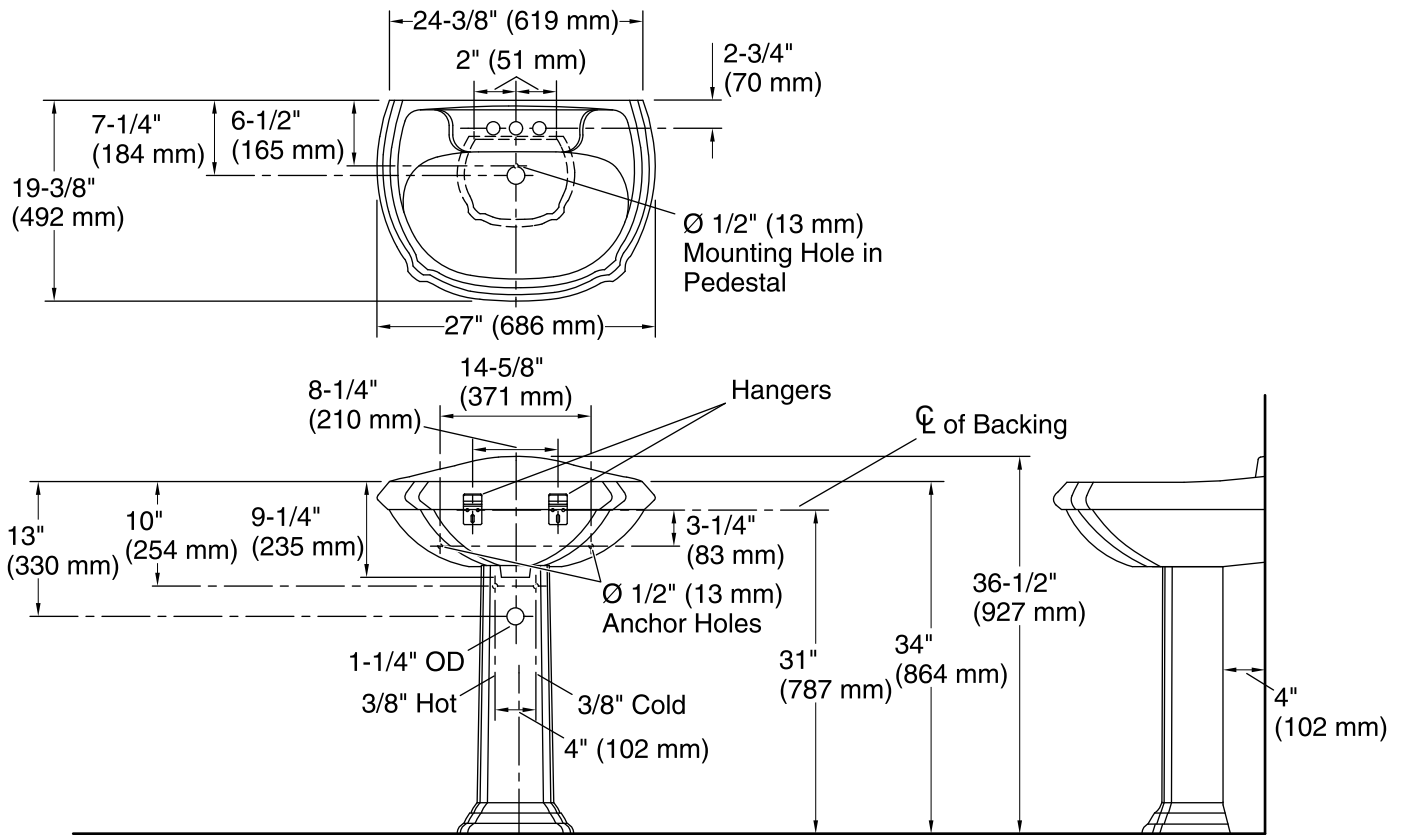

Features

- 4-inch center faucet holes.
- Oval basin.
- Overflow drain.
- Combination consists of the K-2222-4 basin and the K-2223 pedestal.
- Coordinates with other products in the Portrait collection.

Material

- Vitreous china.

Installation

- Pedestal

Recommended Products/Accessories

K-7605-P Angle Supply with Stop (pair)
K-8998 P-Trap

Optional Products/Accessories

1041816 Hardware kit, Hollow Wall

Included Components

Product consists of:

K-2223 Bathroom Sink Pedestal
K-2222-4 Pedestal Bathroom Sink Basin

Additional Components:

Hanger(s)
rubber pads

Codes/Standards

ASME A112.19.2/CSA B45.1

KOHLER® One-Year Limited Warranty

Technical Information

All product dimensions are nominal.

- Bowl configuration: Single
- Installation: Pedestal
- Bowl area (Only): Length: 22" (559 mm)
Width: 12" (305 mm)
Water depth: 7-1/4" (184 mm)
- Number of deck holes: 3
- Faucet hole spacing: 4" (102 mm)
- Faucet hole(s): 1-1/4" (32 mm)
- Drain hole: 1-3/4" (44 mm)