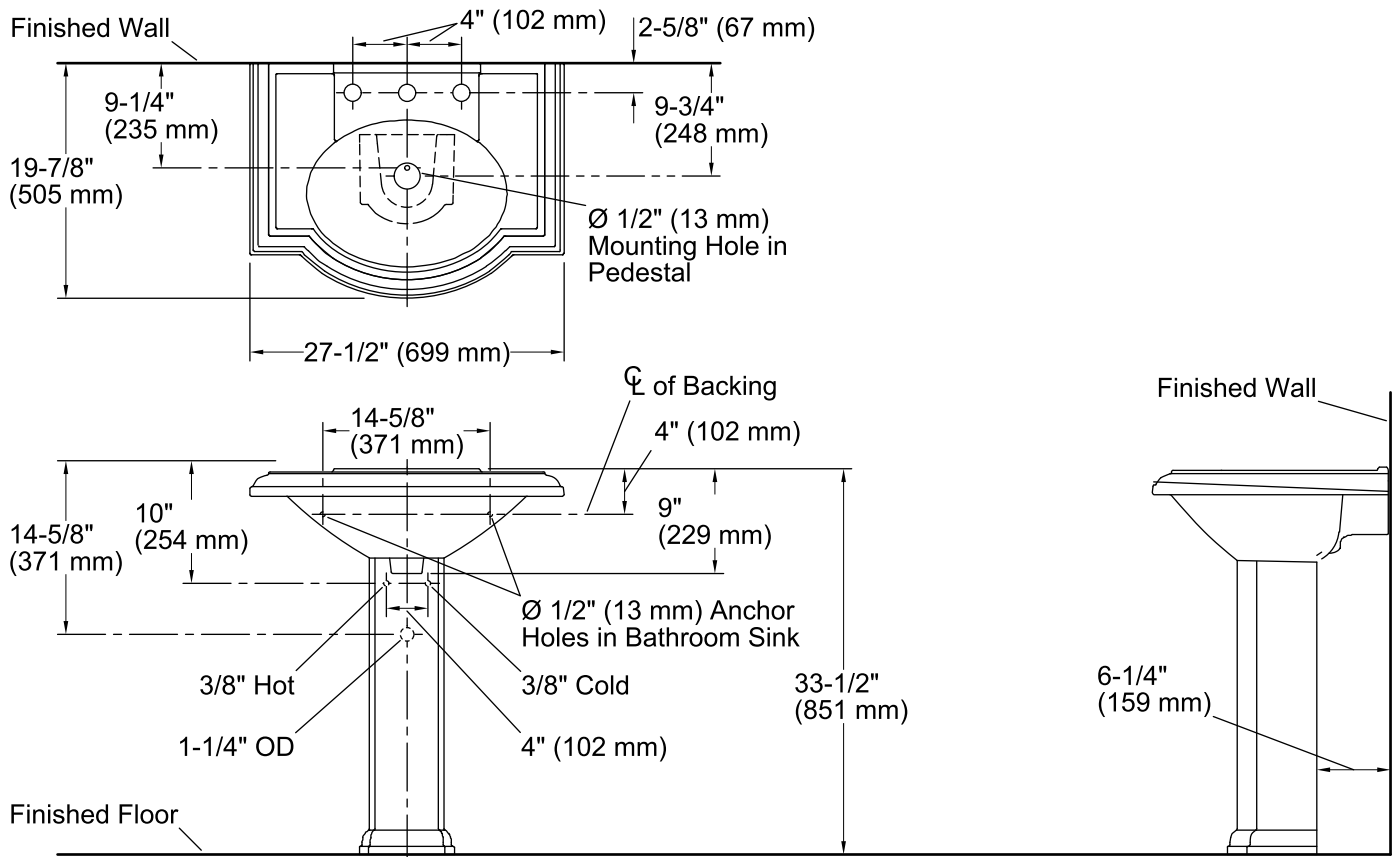

Devonshire®
Pedestal Bathroom Sink
K-2294-8

Features

- Vitreous china.
- Pedestal sink.
- Oval basin.
- With overflow.
- 8-inch centers.
- Coordinates with other products in the Devonshire collection.
- 27-1/2" (669 mm) x 19-7/8" (505 mm) x 33-1/2" (851 mm)

Recommended Accessories

- K-7605-P Angle Supply with Stop (pair)
- K-8998 P-Trap

Optional Accessories

- 1041816 Hardware kit, Hollow Wall

Components

Product includes:

- K-2288 Bathroom Sink Pedestal
- K-2295-8 Pedestal Bathroom Sink Basin
- Additional included component/s: accessory pack, and rubber pads.

Technical Information

All product dimensions are nominal.

Bowl configuration:	Single
Installation:	Pedestal
Bowl area (Only)	Length: 17" (432 mm) Width: 12" (305 mm) Water depth: 4-7/8" (124 mm)
Number of deck holes:	3
Faucet hole(s):	1-3/8" (35 mm)
Drain hole:	1-3/4" (44 mm)