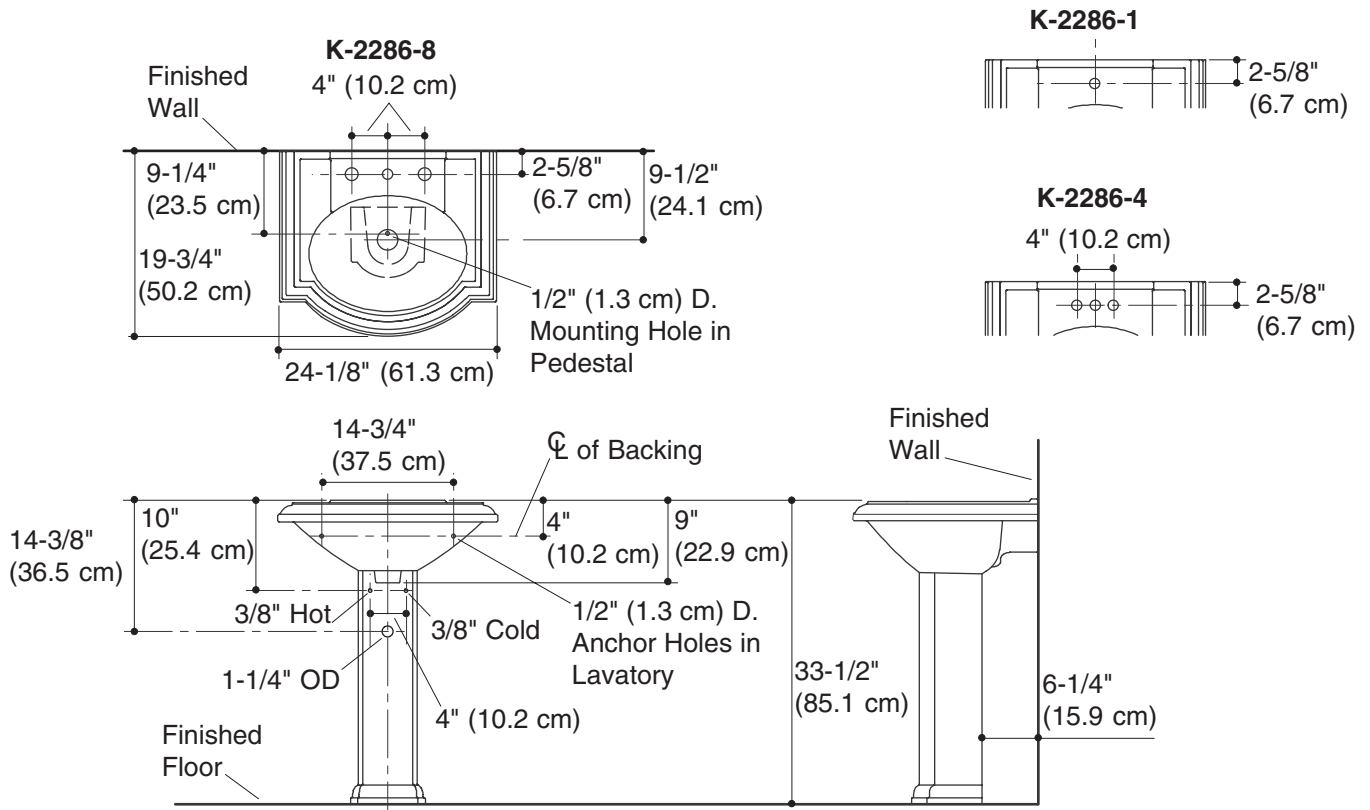

DEVONSHIRE®

Technical Information

Fixture*:	basin area	water depth
Lavatory	17" (43.2 cm) x 12" (30.5 cm)	4-7/8" (12.4 cm)
Drain hole	1-3/4" (4.4 cm) D.	
* Approximate measurements for comparison only.		

Holes	K-2286-8	K-2286-4	K-2286-1
Spout	1-3/8" (3.5 cm) D.	1-1/4" (3.2 cm) D.	1-3/8" (3.5 cm) D.
Faucet	1-3/8" (3.5 cm) D.	1-1/4" (3.2 cm) D.	

Included Components:	
Lavatory basin, 8" (20.3 cm) centers	K-2287-8
Lavatory basin, 4" (10.2 cm) centers	K-2287-4
Lavatory basin, single-hole	K-2287-1
Pedestal	K-2288
Accessory pack	52204
Rubber pads	63069

Optional Components:

Hollow wall pedestal lavatory mounting kit	1041816

Installation Notes

Install this product according to the installation guide.

Product Diagram