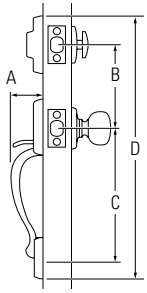

KWIKSET SIGNATURE SERIES 980-985 DEADBOLT

Design	A	B	C
980 Interior	2-19/32"	1-5/32"	1-13/16"
980 Exterior	2-5/8"	1-1/32"	
985 Interior	2-5/8"	1-1/32"	
985 Exterior	2-5/8"	1-1/32"	

KWIKSET SIGNATURE SERIES 780-785 DEADBOLT

Design	A	B	C
780, 782 Interior	2-1/2"	15/16"	1-25/32"
780, 782 Exterior	2-5/8"	1-1/8"	
784, 785 Interior	2-5/8"	1-1/8"	
784, 785 Exterior	2-5/8"	1-1/8"	

KWIKSET SIGNATURE SERIES 816-817 KEY CONTROL DEADBOLT

Design	A	B	C
816, 817 Interior	2-9/16"	7/8"	1-13/16"
816, 817 Exterior	3"	1-9/32"	

KWIKSET HANDLESET

Design	A	B	C	D
Belleview™	2-5/32"	5-1/2"	8-13/32"	18-1/16"
Dakota™	2-5/32"	5-1/2"	8-13/32"	17-3/16"

KWIKSET KNOB

KWIKSET DEADBOLT

Design	A	B	C	D	E	F
660	2-7/16"	1-1/16"	2-1/2"	27/32"	5/16"	1-3/4"
663			2-1/2"	27/32"	5/16"	1-3/4"
665	2-7/16"	1-1/16"	2-1/2"	1-1/16"		
667	2-17/32"	3/8"	2-1/2"	27/32"	5/16"	1-3/4"
677	2-17/32"	3/8"	2-1/2"	27/32"	5/16"	1-3/4"