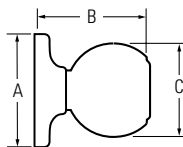

KWIKSET SIGNATURE SERIES HANDLESET

Design	A	B	C	D
Amherst®	3"	5-1/2"	8-13/32"	18-23/32"
Arlington®	2-1/2"	5-1/2"	11"	19-1/16"
Ashfield™	2-31/32"	5-1/2"	8-13/32"	17-3/4"
Avalon™	2-7/8"	5-1/2"	8-13/32"	18-5/32"
Chelsea®	2-3/16"	5-1/2"	9-11/16"	18-1/2"
Gibson®	2-19/32"	5-1/2"	9-11/16"	17-13/16"
Hawthorne™	2-7/8"	5-1/2"	8-13/32"	17-7/16"
Shelburne™	2-7/8"	5-1/2"	8-13/32"	18-1/4"
Wellington®	2-7/8"	5-1/2"	8-13/32"	18-15/16"

KWIKSET SIGNATURE SERIES KNOBS

Design	A	B	C
Abbey®	2-5/8"	2-11/16"	2-1/32"
Cameron®	2-5/8"	2-13/32"	2-1/8"
Circa®	2-5/8"	2-31/32"	2-1/8"
Copa®	2-5/8"	2-7/16"	2-1/8"
Hancock®	2-5/8"	2-1/2"	2-3/8"
Laurel®	2-5/8"	2-7/16"	2-7/16"
Phoenix®	2-5/8"	2-1/2"	2-3/16"

Design	A	B	C
780, 782 Interior	2-1/2"	15/16"	1-25/32"
780, 782 Exterior	2-5/8"	1-1/8"	
784, 785 Interior	2-5/8"	1-1/8"	
784, 785 Exterior	2-5/8"	1-1/8"	

KWIKSET SIGNATURE SERIES 816-817 KEY CONTROL DEADBOLT

KWIKSET DEADBOLT

Design	A	B	C	D	E	F
660	2-7/16"	1-1/16"	2-1/2"	27/32"	5/16"	1-3/4"
663			2-1/2"	27/32"	5/16"	1-3/4"
665	2-7/16"	1-1/16"	2-1/2"	1-1/16"		
667	2-17/32"	3/8"	2-1/2"	27/32"	5/16"	1-3/4"
677	2-17/32"	3/8"	2-1/2"	27/32"	5/16"	1-3/4"