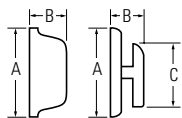

KWIKSET SIGNATURE SERIES 980-985 DEADBOLT

Design	A	B	C
980 Interior	2-19/32"	1-5/32"	1-13/16"
980 Exterior	2-5/8"	1-1/32"	
985 Interior	2-5/8"	1-1/32"	
985 Exterior	2-5/8"	1-1/32"