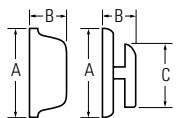

KWIKSET SIGNATURE SERIES LEVERS

Design	A	B	C	C (Keyed)
Ashfield™	2-5/8"	4-3/16"	2-9/16"	2-9/16"
Avalon™	2-5/8"	4-1/4"	2-17/32"	2-7/16"
Brooklane®	2-5/8"	4-3/16"	2-11/16"	2-11/16"
Commonwealth®	2-5/8"	4-7/32"	2-7/16"	2-7/16"
Lido®	2-5/8"	3-3/4"	1-29/32"	2-15/32"
Pembroke™	2-5/8"	4-7/32"	2-23/32"	2-23/32"
Tustin®	2-5/8"	4-7/32"	2-3/32"	2-19/32"

KWIKSET SIGNATURE SERIES 980-985 DEADBOLT

Design	A	B	C
980 Interior	2-19/32"	1-5/32"	1-13/16"
980 Exterior	2-5/8"	1-1/32"	
985 Interior	2-5/8"	1-1/32"	
985 Exterior	2-5/8"	1-1/32"	

KWIKSET SIGNATURE SERIES 780-785 DEADBOLT