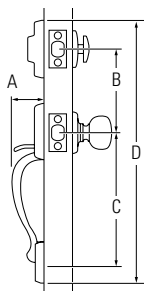

KWIKSET SIGNATURE SERIES HANDLESET

Design	A	B	C	D
Amherst®	3"	5-1/2"	8-13/32"	18-23/32"
Arlington®	2-1/2"	5-1/2"	11"	19-1/16"
Ashfield™	2-31/32"	5-1/2"	8-13/32"	17-3/4"
Avalon™	2-7/8"	5-1/2"	8-13/32"	18-5/32"
Chelsea®	2-3/16"	5-1/2"	9-11/16"	18-1/2"
Gibson®	2-19/32"	5-1/2"	9-11/16"	17-13/16"
Hawthorne™	2-7/8"	5-1/2"	8-13/32"	17-7/16"
Shelburne™	2-7/8"	5-1/2"	8-13/32"	18-1/4"
Wellington®	2-7/8"	5-1/2"	8-13/32"	18-15/16"

KWIKSET SIGNATURE SERIES KNOBS

Design	A	B	C
Abbey®	2-5/8"	2-11/16"	2-1/32"
Cameron®	2-5/8"	2-13/32"	2-1/8"
Circa®	2-5/8"	2-31/32"	2-1/8"
Copa®	2-5/8"	2-7/16"	2-1/8"
Hancock®	2-5/8"	2-1/2"	2-3/8"
Laurel®	2-5/8"	2-7/16"	2-7/16"
Phoenix®	2-5/8"	2-1/2"	2-3/16"

Design	A	B	C
816, 817 Interior	2-9/16"	7/8"	1-13/16"
816, 817 Exterior	3"	1-9/32"	

KWIKSET HANDLESET

Design	A	B	C	D
Belleview™	2-5/32"	5-1/2"	8-13/32"	18-1/16"
Dakota™	2-5/32"	5-1/2"	8-13/32"	17-3/16"

KWIKSET KNOB

KWIKSET DEADBOLT

Design	A	B	C	D	E	F
660	2-7/16"	1-1/16"	2-1/2"	27/32"	5/16"	1-3/4"
663			2-1/2"	27/32"	5/16"	1-3/4"
665	2-7/16"	1-1/16"	2-1/2"	1-1/16"		
667	2-17/32"	3/8"	2-1/2"	27/32"	5/16"	1-3/4"
677	2-17/32"	3/8"	2-1/2"	27/32"	5/16"	1-3/4"