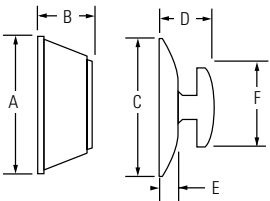

KWIKSET DEADBOLT

Design	A	B	C	D	E	F
660	2-7/16"	1-1/16"	2-1/2"	27/32"	5/16"	1-3/4"
663			2-1/2"	27/32"	5/16"	1-3/4"
665	2-7/16"	1-1/16"	2-1/2"	1-1/16"		
667	2-17/32"	3/8"	2-1/2"	27/32"	5/16"	1-3/4"
677	2-17/32"	3/8"	2-1/2"	27/32"	5/16"	1-3/4"