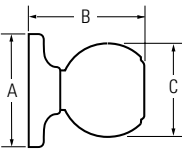

KWIKSET SIGNATURE SERIES 980-985 DEADBOLT

Design	A	B	C
980 Interior	2-19/32"	1-5/32"	1-13/16"
980 Exterior	2-5/8"	1-1/32"	
985 Interior	2-5/8"	1-1/32"	
985 Exterior	2-5/8"	1-1/32"	

KWIKSET SIGNATURE SERIES 780-785 DEADBOLT

Design	A	B	C
780, 782 Interior	2-1/2"	15/16"	1-25/32"
780, 782 Exterior	2-5/8"	1-1/8"	
784, 785 Interior	2-5/8"	1-1/8"	
784, 785 Exterior	2-5/8"	1-1/8"	

KWIKSET SIGNATURE SERIES 816-817 KEY CONTROL DEADBOLT

Design	A	B	C
816, 817 Interior	2-9/16"	7/8"	1-13/16"
816, 817 Exterior	3"	1-9/32"	

KWIKSET HANDLESET

Design	A	B	C	D
Belleview™	2-5/32"	5-1/2"	8-13/32"	18-1/16"
Dakota™	2-5/32"	5-1/2"	8-13/32"	17-3/16"

KWIKSET KNOB

	A	B	C
Cove™	2-5/8"	2-1/2"	2-3/16"
Polo®	2-5/8"	2-23/32"	1-7/8"
Tylo®	2-5/8"	2-1/2"	1-7/8"

KWIKSET LEVER

Design	A	B	C	C (Keyed)
Balboa™	2-5/8"	4-7/32"	1-15/16"	2-13/32"
Delta®	2-5/8"	3-5/8"	1-7/8"	2-15/32"
Dorian®	2-5/8"	3-3/4"	2-1/8"	2-11/16"