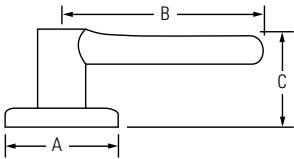

Design	A	B	C
780, 782 Interior	2-1/2"	15/16"	1-25/32"
780, 782 Exterior	2-5/8"	1-1/8"	
784, 785 Interior	2-5/8"	1-1/8"	
784, 785 Exterior	2-5/8"	1-1/8"	

KWIKSET SIGNATURE SERIES 816-817 KEY CONTROL DEADBOLT

Design	A	B	C
816, 817 Interior	2-9/16"	7/8"	1-13/16"
816, 817 Exterior	3"	1-9/32"	

KWIKSET HANDLESET

Design	A	B	C	D
Belleview™	2-5/32"	5-1/2"	8-13/32"	18-1/16"
Dakota™	2-5/32"	5-1/2"	8-13/32"	17-3/16"

KWIKSET KNOB

	A	B	C
Cove™	2-5/8"	2-1/2"	2-3/16"
Polo®	2-5/8"	2-23/32"	1-7/8"
Tylo®	2-5/8"	2-1/2"	1-7/8"

KWIKSET LEVER

Design	A	B	C	C (Keyed)
Balboa™	2-5/8"	4-7/32"	1-15/16"	2-13/32"
Delta®	2-5/8"	3-5/8"	1-7/8"	2-15/32"
Dorian®	2-5/8"	3-3/4"	2-1/8"	2-11/16"