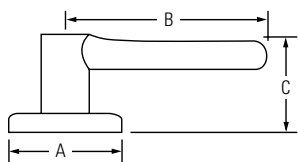

KWIKSET SIGNATURE SERIES LEVERS

Design	A	B	C	C (Keyed)
Ashfield™	2-5/8"	4-3/16"	2-9/16"	2-9/16"
Avalon™	2-5/8"	4-1/4"	2-17/32"	2-7/16"
Brooklane®	2-5/8"	4-3/16"	2-11/16"	2-11/16"
Commonwealth®	2-5/8"	4-7/32"	2-7/16"	2-7/16"
Lido®	2-5/8"	3-3/4"	1-29/32"	2-15/32"
Pembroke™	2-5/8"	4-7/32"	2-23/32"	2-23/32"
Tustin®	2-5/8"	4-7/32"	2-3/32"	2-19/32"