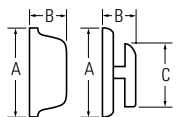

KWIKSET SIGNATURE SERIES 980-985 DEADBOLT

Design	A	B	C
980 Interior	2-19/32"	1-5/32"	1-13/16"
980 Exterior	2-5/8"	1-1/32"	
985 Interior	2-5/8"	1-1/32"	
985 Exterior	2-5/8"	1-1/32"	

KWIKSET SIGNATURE SERIES 780-785 DEADBOLT

Design	A	B	C
780, 782 Interior	2-1/2"	15/16"	1-25/32"
780, 782 Exterior	2-5/8"	1-1/8"	
784, 785 Interior	2-5/8"	1-1/8"	
784, 785 Exterior	2-5/8"	1-1/8"	

KWIKSET SIGNATURE SERIES 816-817 KEY CONTROL DEADBOLT