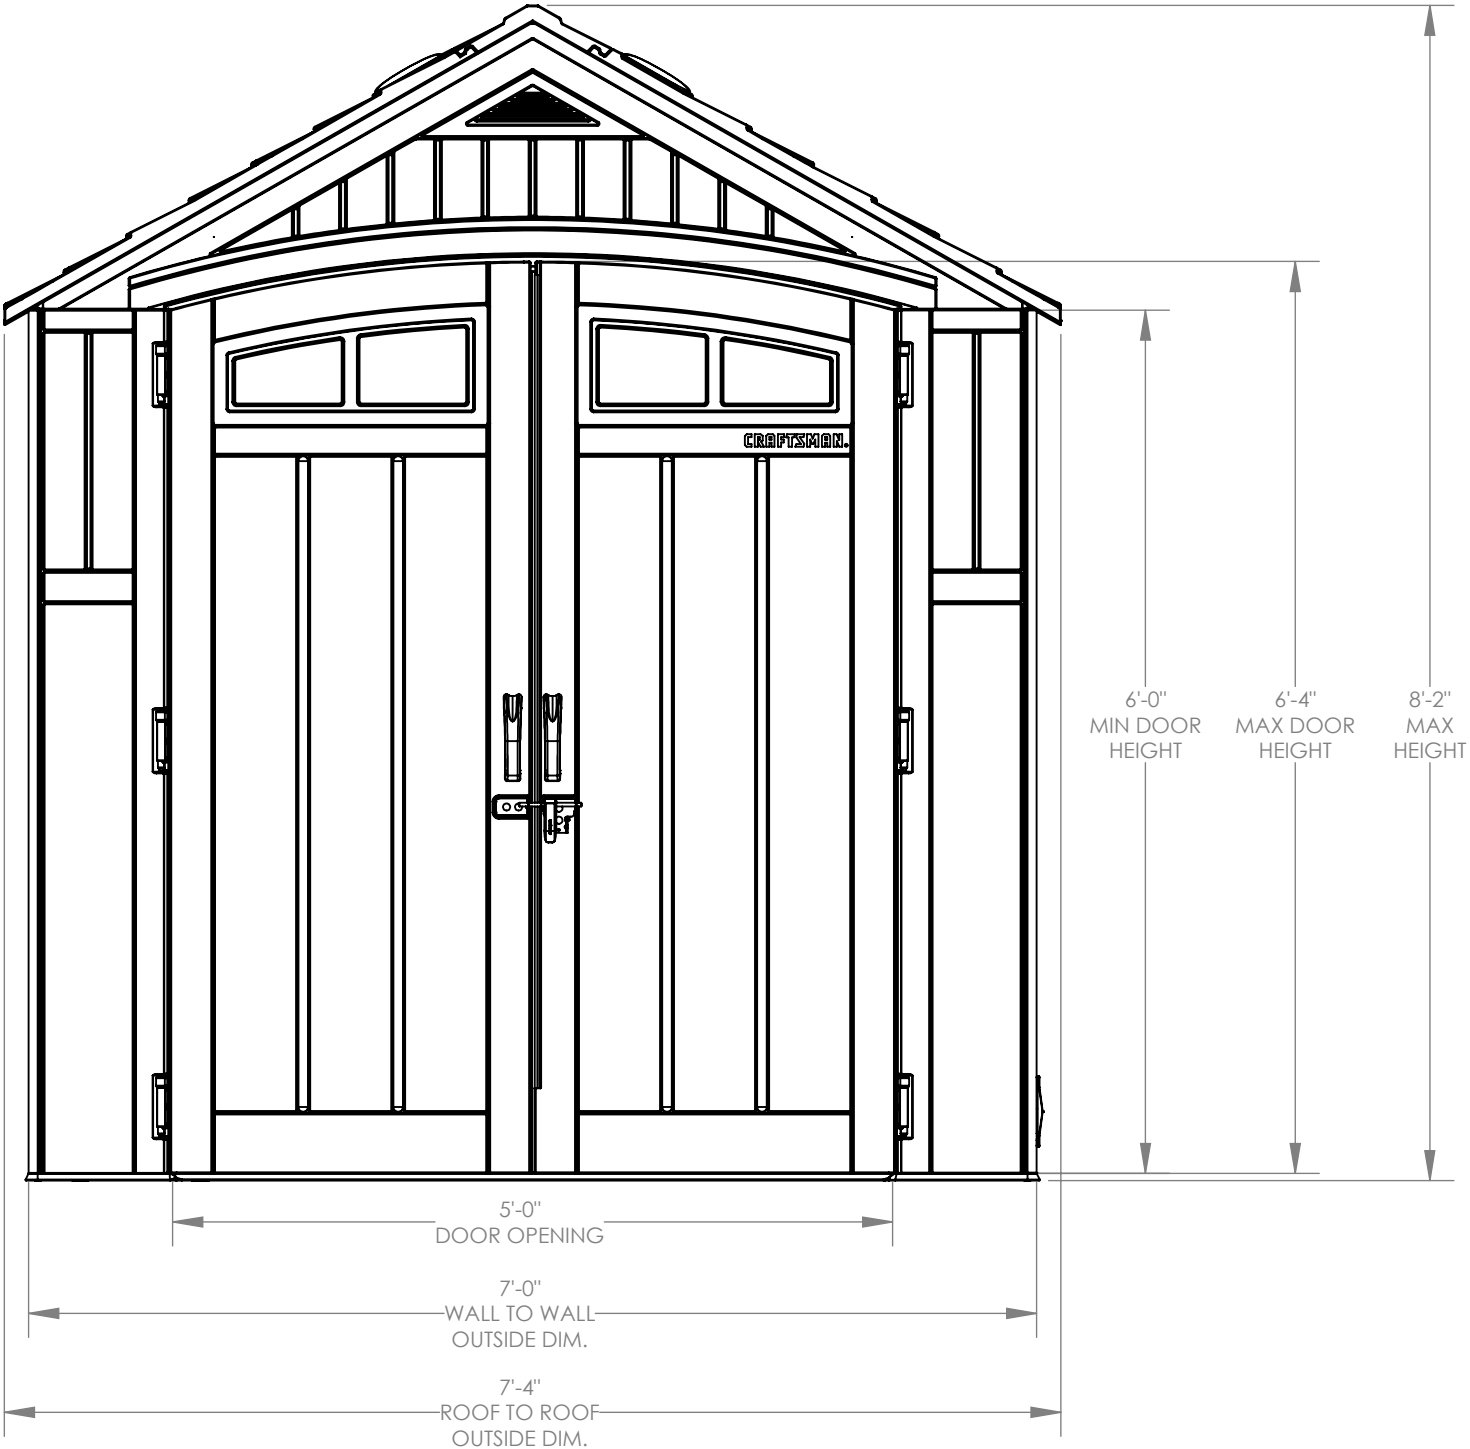

**BMSC7750
FRONT VIEW**

TOTAL VOLUME:

Interior: 326.9 cu ft

Exterior: 343.1 cu ft

SQUARE FOOTAGE

Interior: 46.7 sq ft

Exterior: 50.0 sq ft

ROOF PITCH

7:12

**ALL DIMENSIONS ARE IN INCHES
UNLESS OTHERWISE SPECIFIED**

**BMSC7750
SIDE VIEW**

**ALL DIMENSIONS ARE IN INCHES
UNLESS OTHERWISE SPECIFIED**

**BMSC7750
TOP VIEW**

**ALL DIMENSIONS ARE IN INCHES
UNLESS OTHERWISE SPECIFIED**

BMSC7750 SECTION VIEW

SECTION A-A
SCALE 1 : 16

ALL DIMENSIONS ARE IN INCHES
UNLESS OTHERWISE SPECIFIED