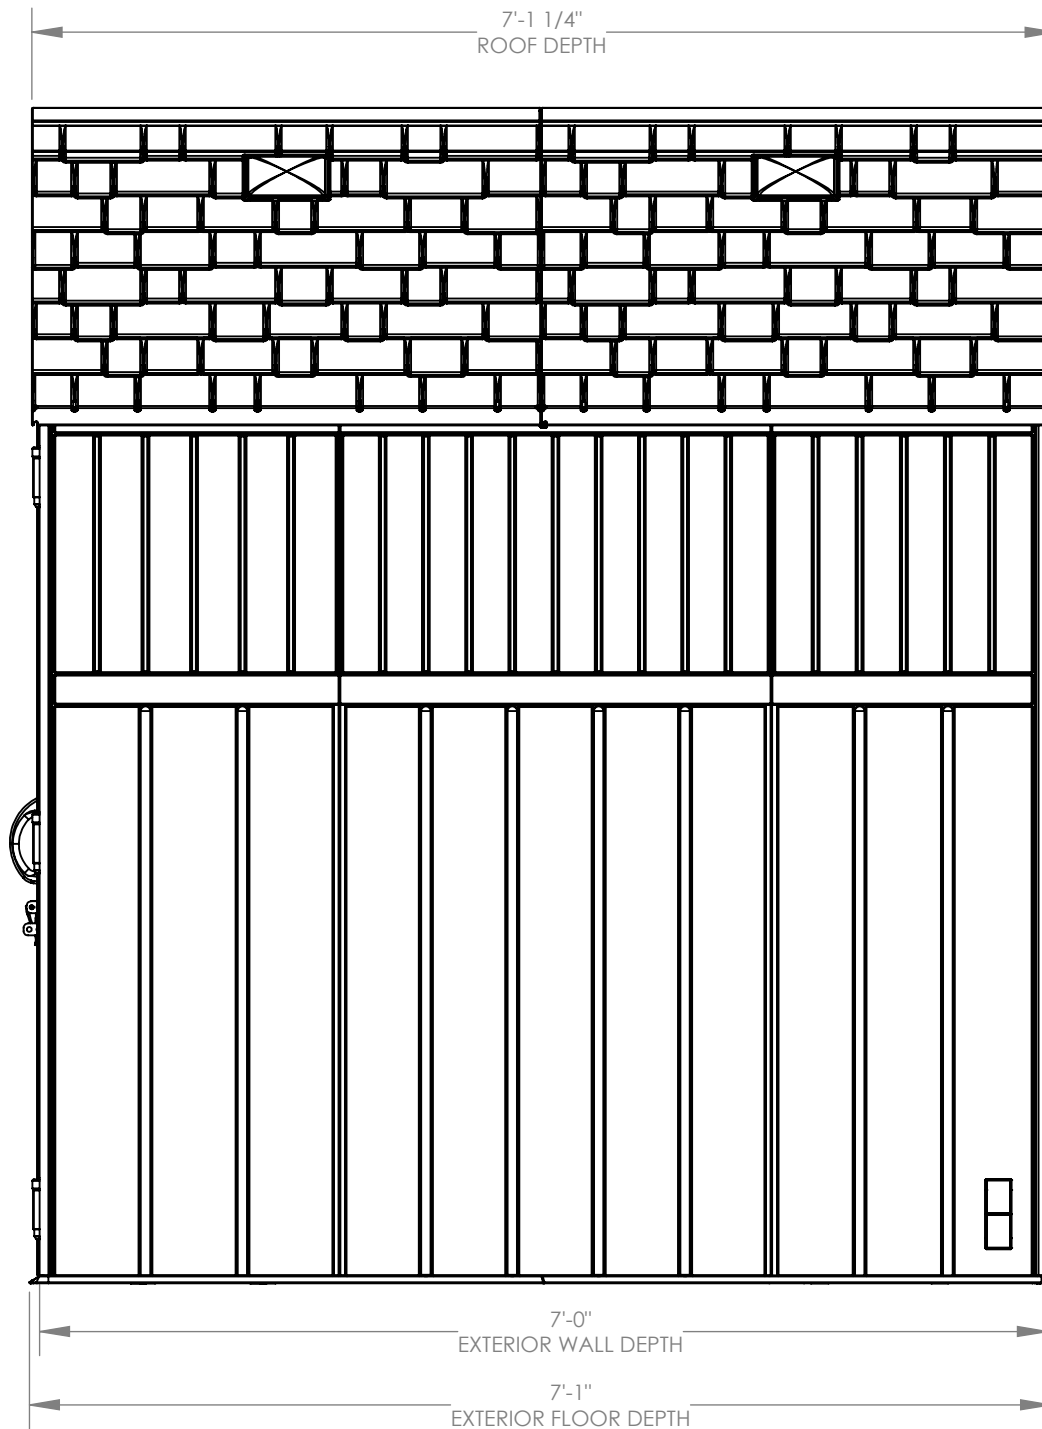

**BMSC7750
FRONT VIEW**

TOTAL VOLUME:

Interior: 326.9 cu ft

Exterior: 343.1 cu ft

SQUARE FOOTAGE

Interior: 46.7 sq ft

Exterior: 50.0 sq ft

ROOF PITCH

7:12

**ALL DIMENSIONS ARE IN INCHES
UNLESS OTHERWISE SPECIFIED**

**BMSC7750
SIDE VIEW**

**ALL DIMENSIONS ARE IN INCHES
UNLESS OTHERWISE SPECIFIED**

**BMSC7750
TOP VIEW**

**ALL DIMENSIONS ARE IN INCHES
UNLESS OTHERWISE SPECIFIED**

BMSC7750 SECTION VIEW

SECTION A-A
SCALE 1 : 16

ALL DIMENSIONS ARE IN INCHES
UNLESS OTHERWISE SPECIFIED