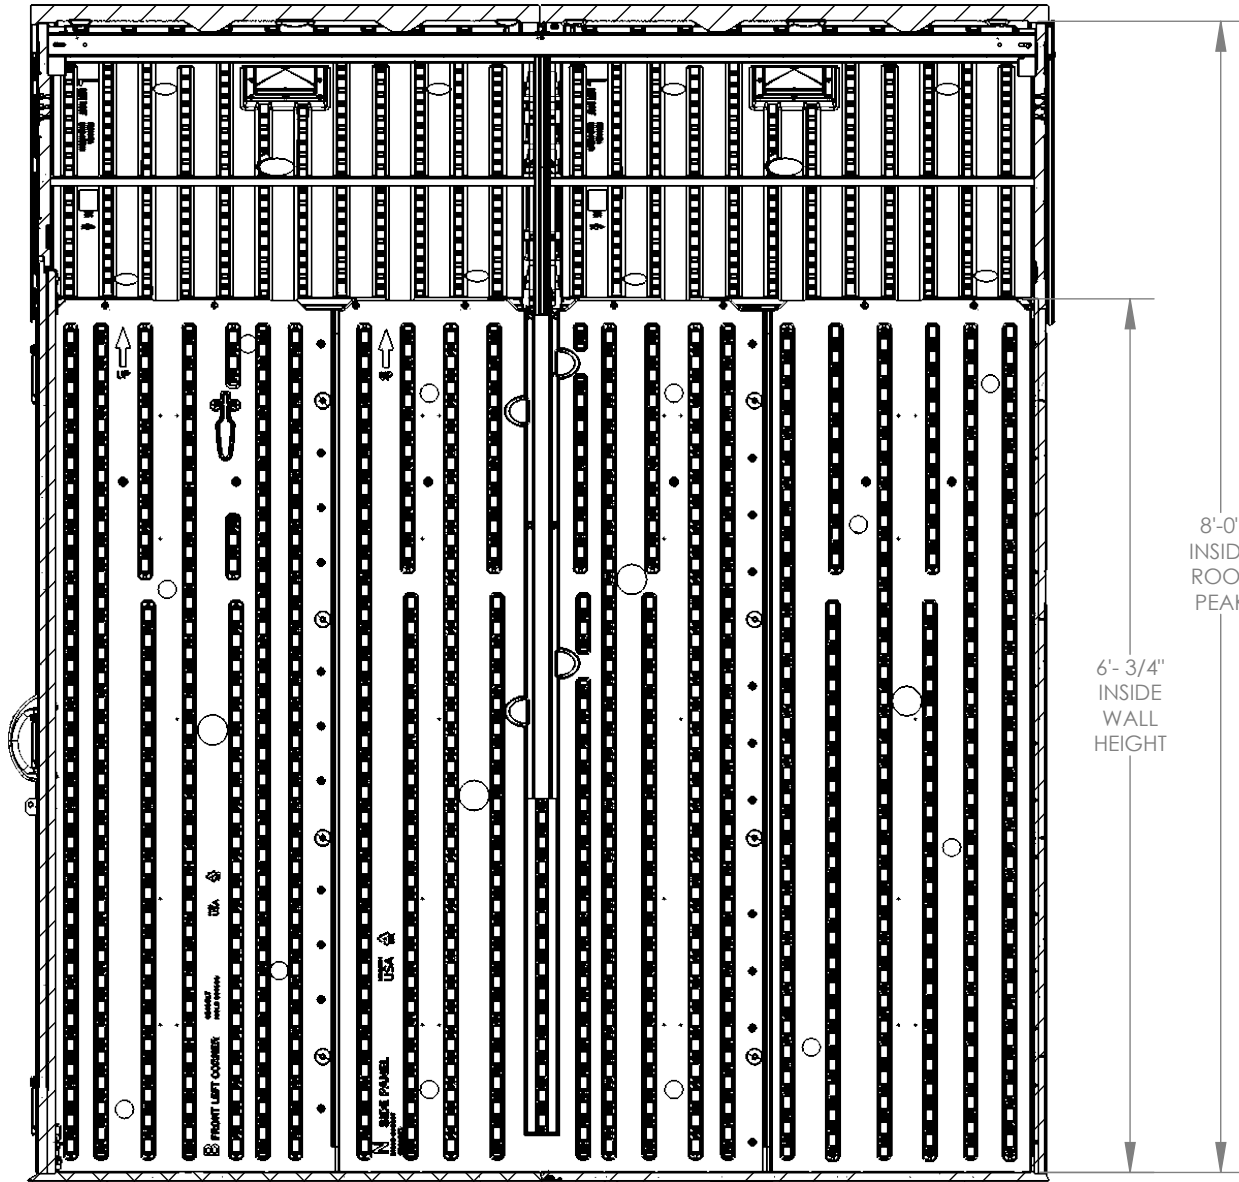

**BMSC7750
FRONT VIEW**

TOTAL VOLUME:

Interior: 326.9 cu ft

Exterior: 343.1 cu ft

SQUARE FOOTAGE

Interior: 46.7 sq ft

Exterior: 50.0 sq ft

ROOF PITCH

7:12

**ALL DIMENSIONS ARE IN INCHES
UNLESS OTHERWISE SPECIFIED**

**BMSC7750
SIDE VIEW**

**ALL DIMENSIONS ARE IN INCHES
UNLESS OTHERWISE SPECIFIED**

**BMSC7750
TOP VIEW**

**ALL DIMENSIONS ARE IN INCHES
UNLESS OTHERWISE SPECIFIED**

BMSC7750 SECTION VIEW

SECTION A-A
SCALE 1 : 16

ALL DIMENSIONS ARE IN INCHES
UNLESS OTHERWISE SPECIFIED