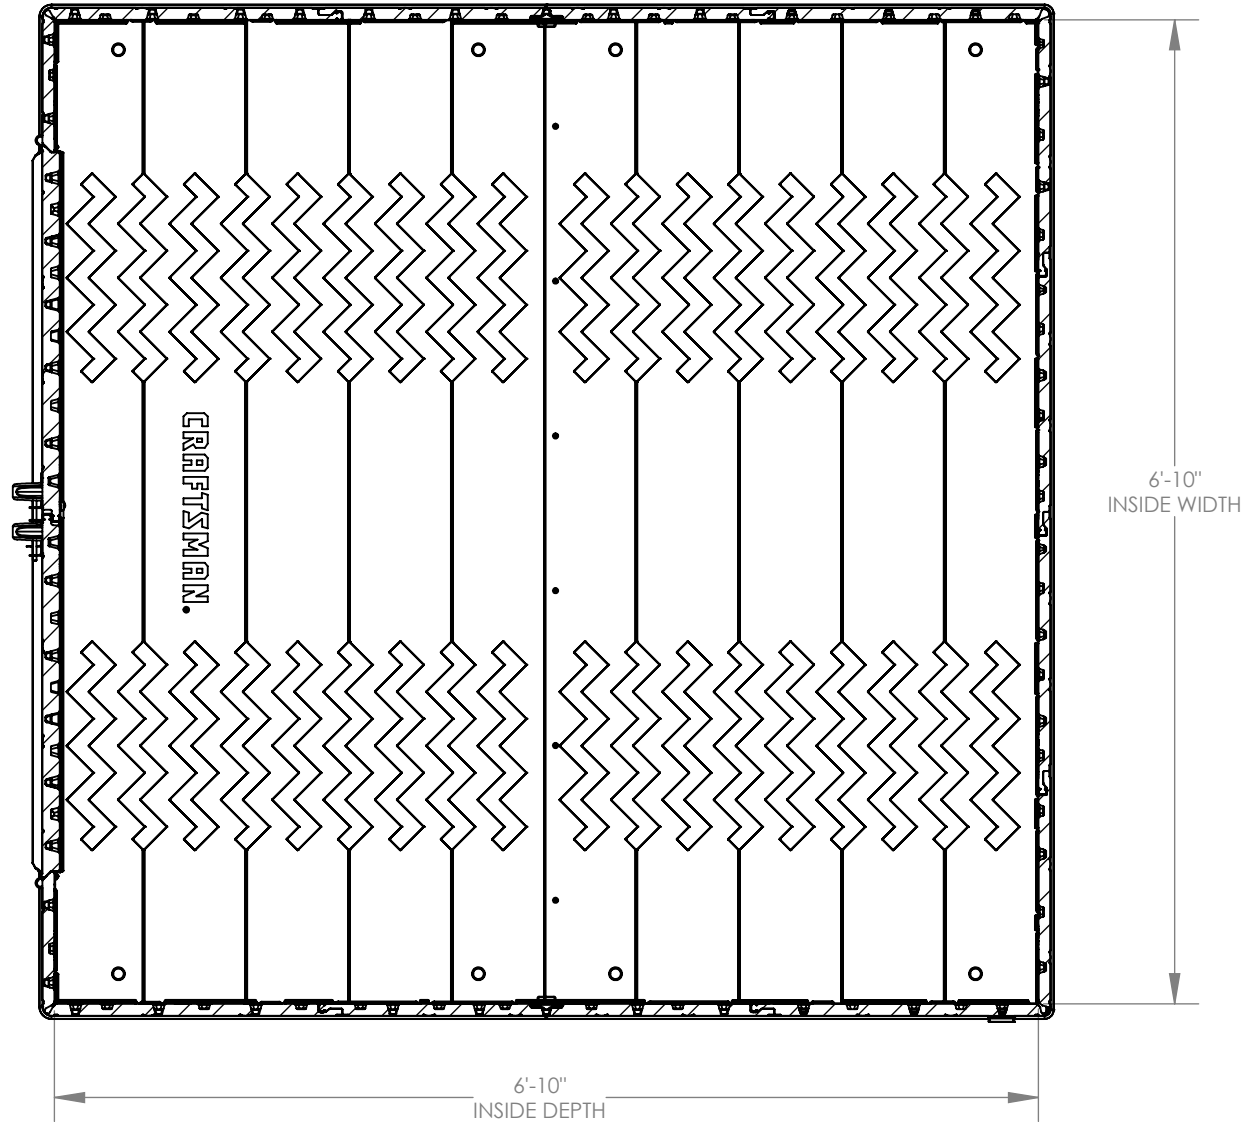

**BMSC7750
FRONT VIEW**

TOTAL VOLUME:

Interior: 326.9 cu ft

Exterior: 343.1 cu ft

SQUARE FOOTAGE

Interior: 46.7 sq ft

Exterior: 50.0 sq ft

ROOF PITCH

7:12

**ALL DIMENSIONS ARE IN INCHES
UNLESS OTHERWISE SPECIFIED**

**BMSC7750
SIDE VIEW**

**ALL DIMENSIONS ARE IN INCHES
UNLESS OTHERWISE SPECIFIED**

**BMSC7750
TOP VIEW**

**ALL DIMENSIONS ARE IN INCHES
UNLESS OTHERWISE SPECIFIED**

BMSC7750 SECTION VIEW

SECTION A-A
SCALE 1 : 16

ALL DIMENSIONS ARE IN INCHES
UNLESS OTHERWISE SPECIFIED