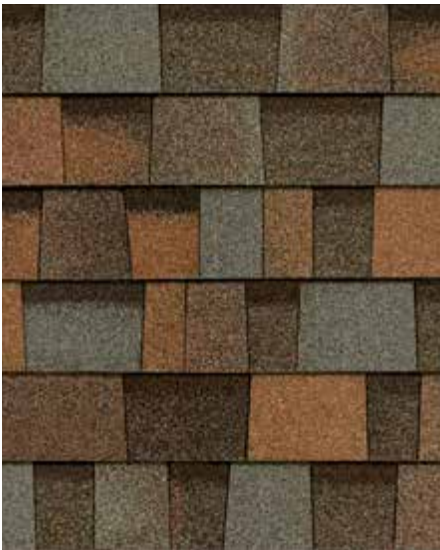

Aged Copper†