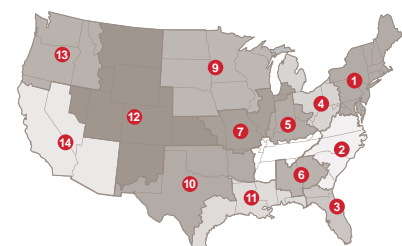

Colors available in Service Areas 1, 2, 3, 4, 5, 6, 7, 9, 10, 11, 12, 13, 14.

† Applies for all areas that recognize Miami-Dade Product Control Section.