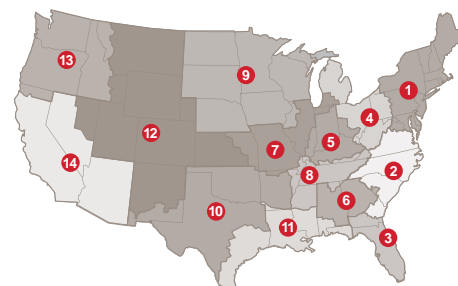

† Applies for all areas that recognize Miami-Dade Product Control Section.
# International Code Council Evaluation Services Acceptance Criteria for Alternative Asphalt Shingles.
Underwriters Laboratories Evaluation Service Evaluation Report.