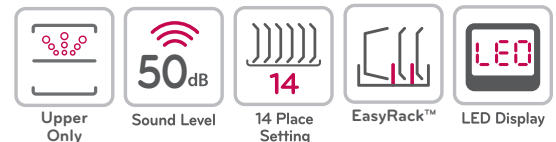

SPECIFICATIONS

- 14 Place Settings
- 5 Cycles
- NeveRust™ Stainless Steel Tub
- Self-Cleaning Filtration System
- BPA-Free Nylon Coated Tines
- ENERGY STAR Qualified

STYLISH DESIGN

- Semi-Integrated Controls
- Time-Remaining LED Display

INNOVATIONS

- EasyRack™ with Adjustable Color-coded Tines
- One-touch Height Adjustable Upper Rack
- 50 dB LoDecibel™ Quiet Operation
- Slim DirectDrive Motor
- Safety Water Overflow Detector
- 19-Hour Delay Start
- LoDecibel™ Quiet Operation
- SenseClean™ Wash System
- Upper Only Wash Mode
- NSF-Certified Sanitary Rinse
- Hybrid Condensing Drying System

EasyRack™

The newly-enhanced **EasyRack™** system provides outstanding flexibility and convenience, adjusting to just about any load of dishes to insure optimal cleaning performance. Convenient innovations include adjustable tines and unique utensil basket. Easy to adjust on-the-fly, this racking system can shift to handle any challenge your dishes can serve up.