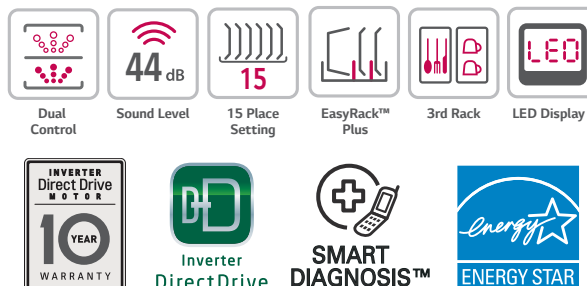

SPECIFICATIONS

- 15 Place Settings
- 6 Cycles
- Stainless Steel Tub
- 3-Stage Filtration System
- BPA-Free Nylon Coated Tines
- ENERGY STAR Qualified

STYLISH DESIGN

- Hidden SmoothTouch™ Controls with LED Display
- 2 SignalLight™ LED Cycle Indicator Lights
- Matching Commercial Handle

INNOVATIONS

- EasyRack™ Plus with Fully Adjustable Color-coded Tines
- Height Adjustable 3rd Rack
- One-touch Height Adjustable Upper Rack
- 44 dB LoDecibel™ Quiet Operation
- Slim DirectDrive Motor
- Safety Water Overflow Detector
- 19-Hour Delay Start
- LoDecibel™ Quiet Operation
- SenseClean™ Wash System
- Variable Spray Intensities
- Dual Control Cycle
- NSF-Certified Sanitary Rinse
- Hybrid Condensing Drying System

EasyRack™ Plus w/ Height Adjustable 3rd Rack

The newly-enhanced **EasyRack™ Plus** system provides outstanding flexibility and convenience, adjusting to just about any load of dishes to ensure optimal cleaning performance. Easy to adjust on-the-fly, this racking system can shift to handle any challenge your dishes can serve up.