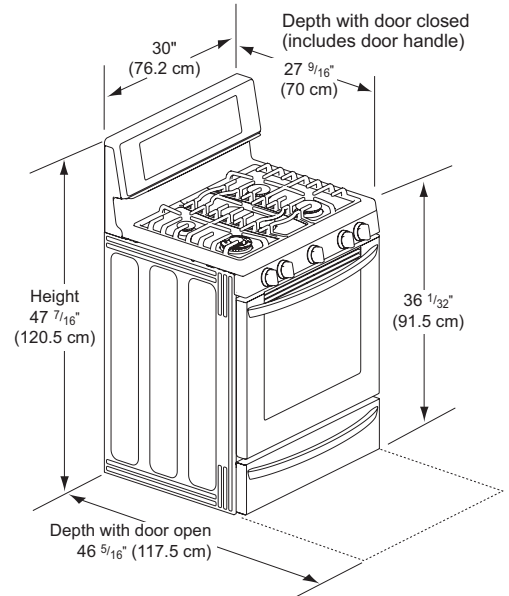

APPEARANCE	
All Available Colors	Stainless Steel
Knobs	Stainless Steel
Handle	Stainless Steel
PrintProof™ Finish	Yes
Oven Door Feature	WideView™
SMARTTHINQ®	
SmartDiagnosis™	Yes
NFC Tag On	Yes
DIMENSIONS/CLEARANCES/WEIGHT	
Shipping Weight (lbs)	210
Product Weight (lbs)	189
Cabinet Width (in)	30"
Overall Depth (in) - including handle	28 15/16"
Overall Height (in)	47 5/16"
Overall Width (in)	29 7/8"
Oven Interior Dimensions (in)(W x H x D)	24 7/8" x 21 3/8" x 20"
Height to Cooking Surface (in)	36"
Drawer Dimensions (in) (W x H x D)	22 3/16" x 4 1/2" x 16 3/8"
Carton Dimensions (in) (W x H x D)	32 1/2" x 51 9/16" x 30 1/2"
POWER/RATINGS	
Amp Rating at 208V	8.3A
Amp Rating at 240V	1002W
KW Rating at 208V	120 VAC
ACCESSORIES	
Griddle Plate	Yes
Standard Rack	3
Spray Bottle	Yes
Scouring Pad	Yes
Conversion Kit	Yes
LIMITED WARRANTY	
Parts & Labor	1 Year
UPC CODES	
LRG4115ST (Stainless Steel)	048231319164

## QUICK INSTALL &amp; CLEARANCES

For full installation directions/clearances please refer to the corresponding User Manual and Installation Guide.

DIMENSIONS/CLEARANCES/WEIGHT	
Cabinet Width (in)	30"
Overall Depth (in) - including handle	28 15/16"
Overall Height (in)	47 7/16"
Overall Width (in)	29 7/8"
Oven Interior Dimensions (in) (W x H x D)	24 7/8" x 21 3/8" x 20"
Height to Cooking Surface (in)	36"
Drawer Dimensions (in) (W x H x D)	22 3/16" x 4 1/2" x 16 3/8"
Carton Dimensions (in) (W x H x D)	32 1/2" x 51 9/16" x 30 1/2"
POWER/RATINGS	
Amp Rating at 208V	8.3A
Amp Rating at 240V	1002W
KW Rating at 208V	120 VAC

## DIMENSIONS