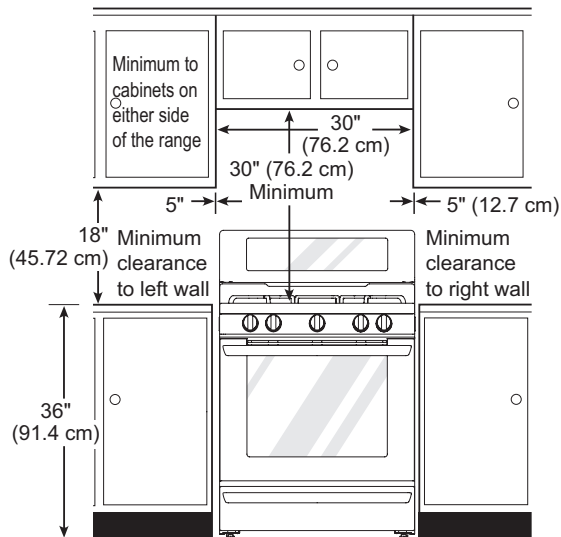

INSTALLATION CLEARANCES