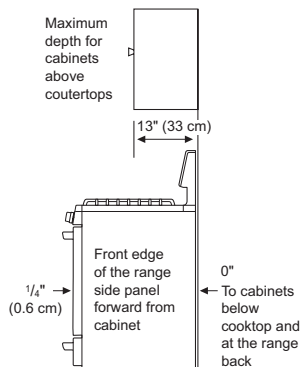

INSTALLATION CLEARANCES