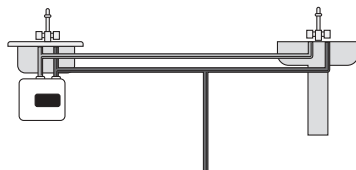

Independent Installation