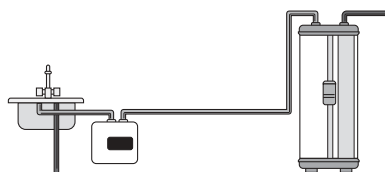

Easy to size

GL2.5 for 1 sink

GL4 for 2 sinks

GL6+ for 2 or more sinks

FEATURES

- Glass-lined tank for longer life
- 6-year warranty on tank – 1 year on parts
- 2.5- and 4-gallon models plug into standard 110-volt outlet. Easy installation
- Temperature/pressure relief valve included
- 6-gallon model can be mounted horizontally or vertically
- Meets ASHRAE 90.1 standard
- Mounts on wall or floor
- Three sizes to choose from
- Elegant Italian design

Call us toll-free: 866-642-3199

Ariston GL2.5; GL4; GL6+

Technical Specifications

ARISTON	GL2.5	GL4	GL6+
Tank Volume	2.75 gallons	3.85 gallons	7.0 gallons
Dimensions	14" x 14" x 10 $\frac{1}{4}$ "	14" x 14" x 12 $\frac{1}{4}$ "	17 $\frac{1}{2}$ " x 17 $\frac{1}{2}$ " x 14 $\frac{1}{2}$ "
Voltage	110/120v	110/120v	110/120v
Amperage	12.5 amps	12.5 amps	12.5 amps
Wire Size	Plug-in	Plug-in	12 gauge
Heating Capacity	1500 watts	1500 watts	1500 watts
Recovery at 90°F Rise	7 gph	7 gph	7 gph
Temperature Range	65-145°F	65-145°F	65-145°F
Water Connections	$\frac{1}{2}$ " NPT	$\frac{1}{2}$ " NPT	$\frac{3}{4}$ " NPT
Operating Pressure	150 PSI	150 PSI	150 PSI
Relief Valve	Installed	Installed	Included

* gph = Gallons Per Hour

Easy Installation

Simply tap into the cold water line and install the heater directly at the sink. The 2.5- and 4-gallon models plug into a standard 110-volt outlet. The 6+ gallon model requires hard wiring. And when you want to eliminate the wait for hot water but need more volume, install the Ariston water heater in-line with a larger hot water source.