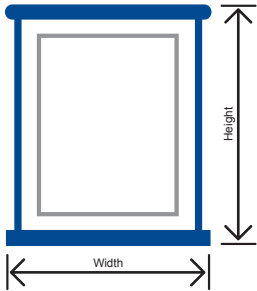

QUICK SHIP COLONIAL FAUXWOOD & BASSWOOD INTERIOR SHUTTERS

MOUNTING: OUTSIDE MOUNT

1 Measure window and select correct shutter size

Measure the width from point to point on your molding or wall where our frame will be hung (a minimum of 3/4 in. flat space is needed where the frame will be hung).

Measure the height from point to point on your molding or wall where our frame will be hung. If you have a window sill, measure from the top of the sill to the point on your molding or wall where the frame will be hung (a minimum of 3/4 in. flat space is needed where the frame will be hung).