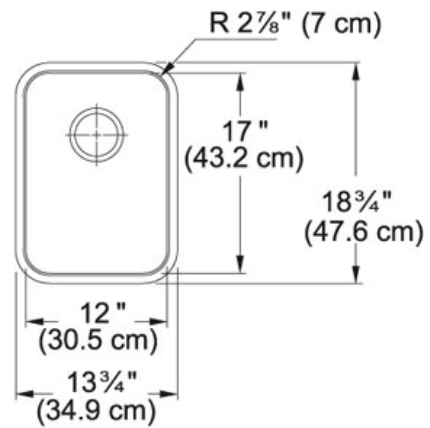

SPECIFICATION SHEET

PRODUCT FAMILY: Sinks FINISH: Stainless Steel SERIES: GRANDE MODEL: GDX11012

Product Information

| | |
|-----------------------------|-----------------|
| FUN# | 122.0203.594 |
| US Part Number | GDX11012 |
| Minimum Cabinet Size | 15" |
| Drain Opening | 3 1/2" |
| Outer Dimensions | 13 3/4"x18 3/4" |
| Bowl Size | 12"x17"x8" |
| Number of Bowls | 1 |