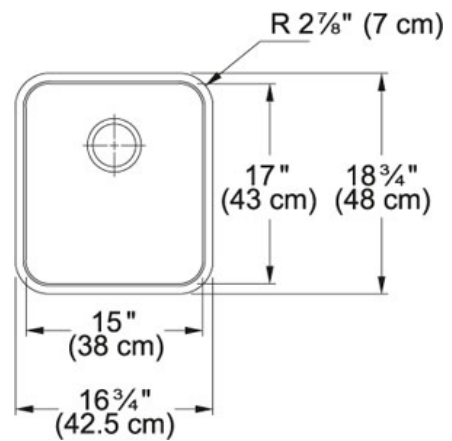

## Product Information

<b>FUN#</b>	122.0260.551
<b>US Part Number</b>	GDX11015
<b>Minimum Cabinet Size</b>	18"
<b>Drain Opening</b>	3 1/2"
<b>Outer Dimensions</b>	16 3/4"x18 3/4"
<b>Bowl Size</b>	15"x17"x9"
<b>Number of Bowls</b>	1

### Accessories

112.0039.150

112.0048.576

112.0260.324

112.0260.331

112.0265.075