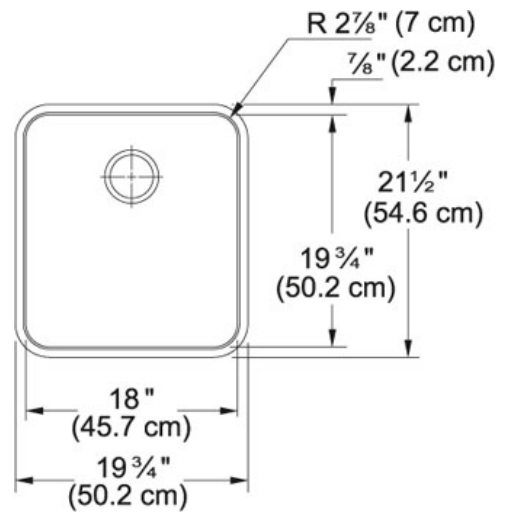

SPECIFICATION SHEET

PRODUCT FAMILY: Sinks FINISH: Stainless Steel SERIES: GRANDE MODEL: GDX11018

Product Information

FUN#	122.0203.673
US Part Number	GDX11018
Minimum Cabinet Size	21"
Drain Opening	3 1/2"
Outer Dimensions	19 3/4"x21 1/2"
Bowl Size	18"x19 3/4"x9"
Number of Bowls	1

Accessories

112.0039.150

112.0048.576

112.0260.325

112.0260.332

112.0260.336

112.0265.075

133.0204.098